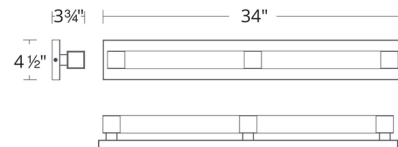

Shown in black / clear

Specifications

COLOR	Clear
BODY FINISH	Black
WATTAGE	29.9W
DIMMER	Low Voltage Electronic
DIMENSIONS	34"W x 4.5"H x 3.75"D
INTEGRATED LED MODULE	2 x LED/14.95W/120-277V LED
COUNTRY OF ORIGIN	China