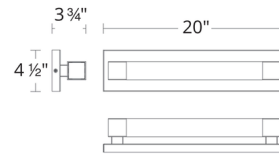

Shown in black / clear

Specifications

COLOR	Clear
BODY FINISH	Black
WATTAGE	29.9W
DIMMER	Low Voltage Electronic
DIMENSIONS	34"W x 4.5"H x 3.75"D
INTEGRATED LED MODULE	2 x LED/14.95W/120-277V LED
COUNTRY OF ORIGIN	China