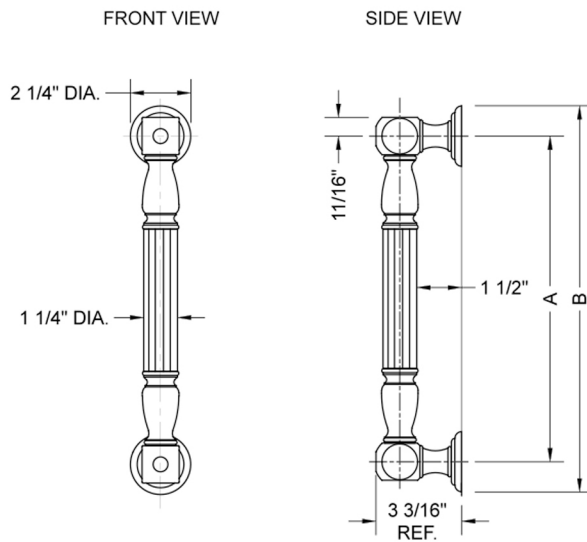

## 24" G21 Straight Grab Bar

Model #: G21-24-

### FEATURES:

- Grab bars are ADA compliant when installed properly
- All brass construction, fully polished & plated
- Style options to complement all collections
- Optional handshower sliders and toilet paper/washcloth holders can be added only upon initial order
- \*NOTE: GRAB BARS OVER 32" REQUIRE A MIDDLE POST
- All grab bars can be custom sized. Contact JACLO for pricing & availability

### SPECIFICATION DRAWING:

BRASS LUXURY GRAB BAR			
PART. #	DESCRIPTION	A	B
G21-12-XX	12" CENTER TO CENTER	12"	14 1/4"
G21-16-XX	16" CENTER TO CENTER	16"	18 1/4"
G21-18-XX	18" CENTER TO CENTER	18"	20 1/4"
G21-24-XX	24" CENTER TO CENTER	24"	26 1/4"
G21-32-XX	32" CENTER TO CENTER	32"	34 1/4"
*NOTE: GRAB BARS OVER 32" REQUIRE A MIDDLE POST			
G21-36-XX	36" CENTER TO CENTER	36"	38 1/4"
G21-42-XX	42" CENTER TO CENTER	42"	44 1/4"
G21-48-XX	48" CENTER TO CENTER	48"	50 1/4"
G21-60-XX	60" CENTER TO CENTER	60"	62 1/4"