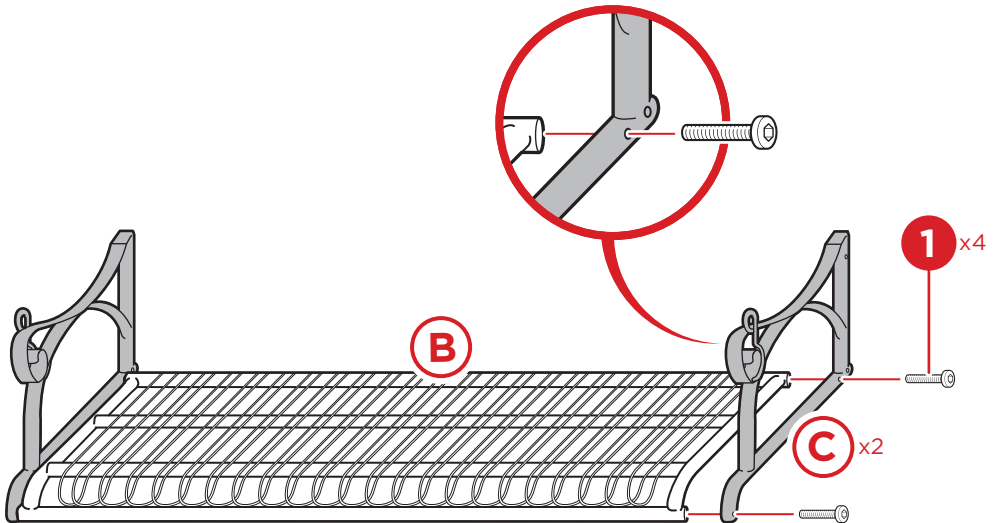

1

Attach two part C armrests to part B seat with four part 1 screws.

NOTE: Fasten screws loosely during assembly. Do not tighten screws until item is fully assembled.

PRODUCT ASSEMBLY

2

Attach part A backrest with two part 1 screws and two part 2 bolt sets.

PRODUCT ASSEMBLY

3

Clip two part D long chains onto the armrests. Clip two part E short chains onto the backrest and long chains.

Use the long chains to hang the swing from a stable, secure location.

Earn points while you shop. Join today!