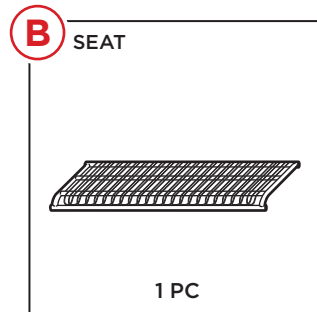

TOOLS REQUIRED

400 LBS
CAPACITY

1 PERSON
ASSEMBLY

UP TO 30 MIN.
ASSEMBLY

HARDWARE

PARTS

PARTS

PRODUCT ASSEMBLY

1

Attach two part C armrests to part B seat with four part 1 screws.

NOTE: Fasten screws loosely during assembly. Do not tighten screws until item is fully assembled.

PRODUCT ASSEMBLY

2

Attach part A backrest with two part 1 screws and two part 2 bolt sets.