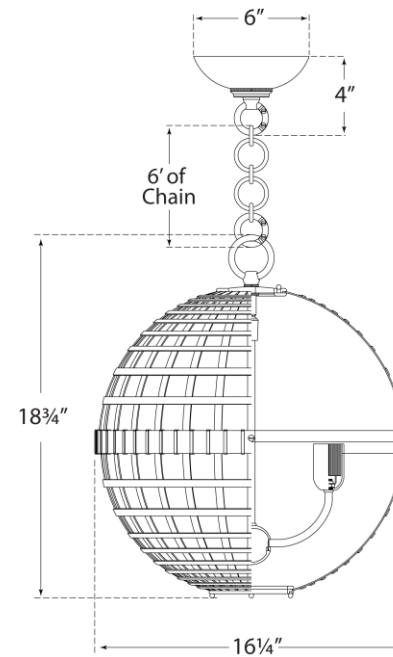

TEAR SHEET

Mill Small Globe Lantern

Item # ARN 5003G

Designer: AERIN

Height: 18.75"

Width: 16.25"

Canopy: 6" Round

Finishes: AI, BSL, G, PW

Socket: 4 - E12 Candelabra

Wattage: 4 - 60 C11

Weight: 19 Pounds

ARN5003