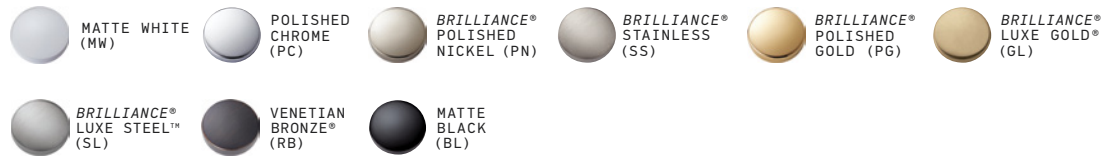

Coordinating ACCESSORIES

Complete the look with elegantly coordinated accessories. Each is available in a range of finishes to create seamless beauty throughout the entire kitchen space, no matter which collection you choose.

Available Finishes

Soap / Lotion Dispensers

RP61024 RP50274 RP100487 RP75675 RP64473 RP42878 RP79275

Optional Escutcheons

RP61020 RP100299 RP64475
RP42867 RP71451

Air Switch / Gap

New Air Switch
69080 **Air Gap**
69060