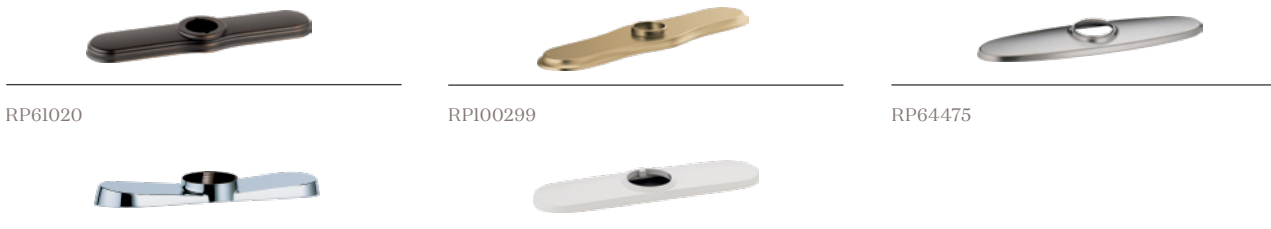

Available Finishes

Soap / Lotion Dispensers

RP61024 RP50274 RP100487 RP75675 RP64473 RP42878 RP79275

Optional Escutcheons

RP61020 RP100299 RP64475
RP42867 RP71451

Air Switch / Gap

New Air Switch
69080 **Air Gap**
69060