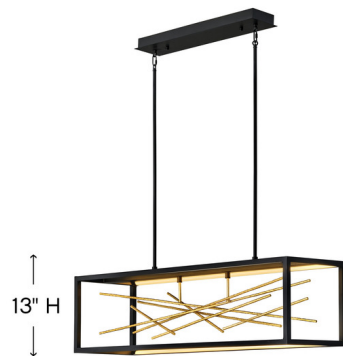

### Description

The Styx Linear Pendant brings two worlds together mingling contemporary and organic elements. This linear pendant presents textured Gilded Gold branches mounted in a Black rectangular frame illuminated by discrete LED strips. Fully dimmable with incandescent or C.L dimmers. Canopy measures 24.5 inches x 4.25 inches. UL listed and CSA certified.

### Specifications

COLOR	N/A
BODY FINISH	Black
WATTAGE	55W
DIMMER	Standard 120V
DIMENSIONS	48"L x 45"W x 13"H
INTEGRATED LED MODULE	1 x LED/55W/120V LED
COUNTRY OF ORIGIN	China

### Technical Information

PRODUCT DIMENSIONS	Downrods: Two 6" and Four 12" Included
COLOR RENDERING	94 CRI
LAMP COLOR	3000K
LUMENS/WATT	108.73
LUMINOUS FLUX	5980 lumens

Shown in black

45" W

13" H

CLICK TO VIEW PRODUCT