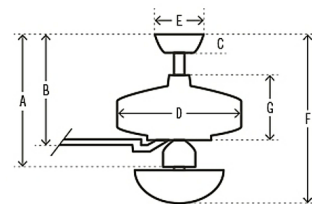

Shown in black / cherry / walnut

- A 13.67 in
- B 11.6 in
- C 3.26 in
- D 12.53 in
- E 5.5 in
- F
- G 5.81 in

Specifications

BLADE COLOR	Cherry / Walnut
BODY FINISH	Black
WATTAGE	N/A
DIMMER	N/A
DIMENSIONS	52"W x 13.67"H
BULB	N/A
COUNTRY OF ORIGIN	China