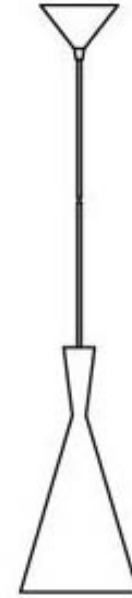

EUROfase

Bronx, Pendant, 16", Matte Black, Gold Aluminum

Item No.
20437-015

JOB NAME:

DATE:

TYPE:

COMMENTS:

72"
15 3/4"

Ø7 1/2"

LIGHT INFORMATION

Light Type Bulb

Bulb Socket E26

Bulb Shape A19

Bulb Included No

CRI

Delivered Lumens

Light Wattage 60

Total Wattage 60

DIMENSIONS & WEIGHT

Product Width (In)

Product Height (In) 15.75

Product Ext (In)

Product Diameter (In) 7.5

Product Weight (Lbs) 1.43