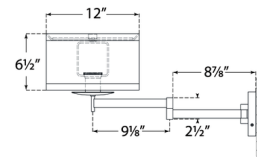

Shown in gild / cream linen / black linen

Top View

Side View

Specifications

COLOR N/A
BODY FINISH Gild / Cream Linen / Black Linen
WATTAGE 60W
DIMMER Included
DIMENSIONS 16"W x 12"H x 16"D
BULB NOT INCLUDED 1 x A19/Medium (E26)/60W/120V Incandescent
OTHER BULB OPTIONS 1 x A19/Medium (E26)/120V LED