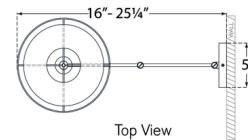

Shown in gild / cream linen / black linen

Top View

Side View

Specifications

COLOR N/A
BODY FINISH Gild / Cream Linen / Black Linen
WATTAGE 60W
DIMMER Included
DIMENSIONS 16"W x 12"H x 16"D
BULB NOT INCLUDED 1 x A19/Medium (E26)/60W/120V Incandescent
OTHER BULB OPTIONS 1 x A19/Medium (E26)/120V LED