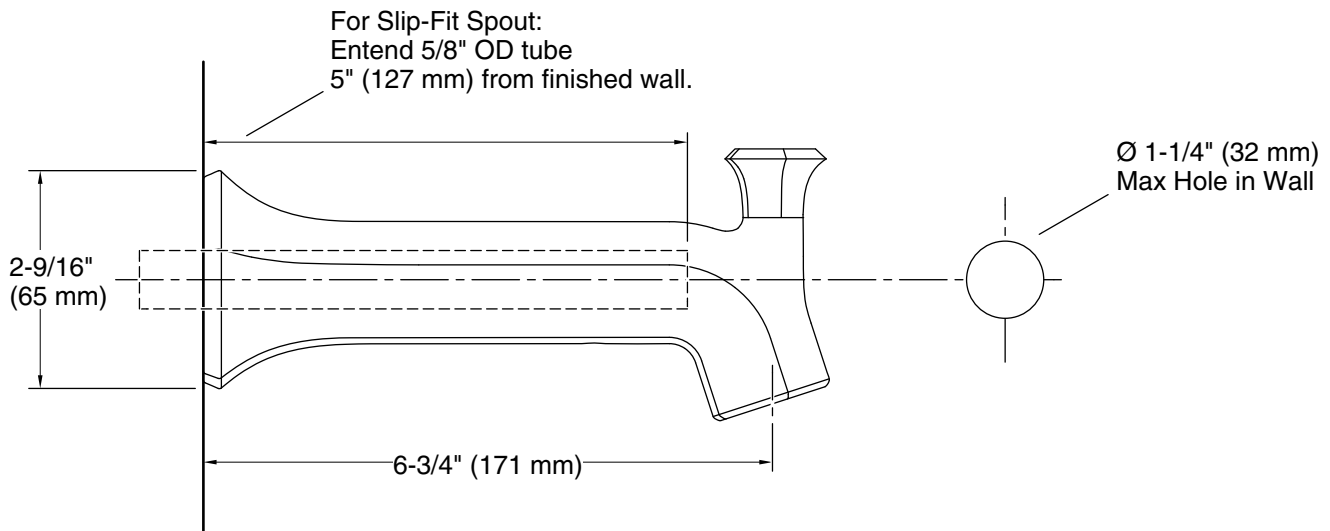

Technical Information

All product dimensions are nominal.

Spout:

Spout reach: 6-3/4" (171 mm)