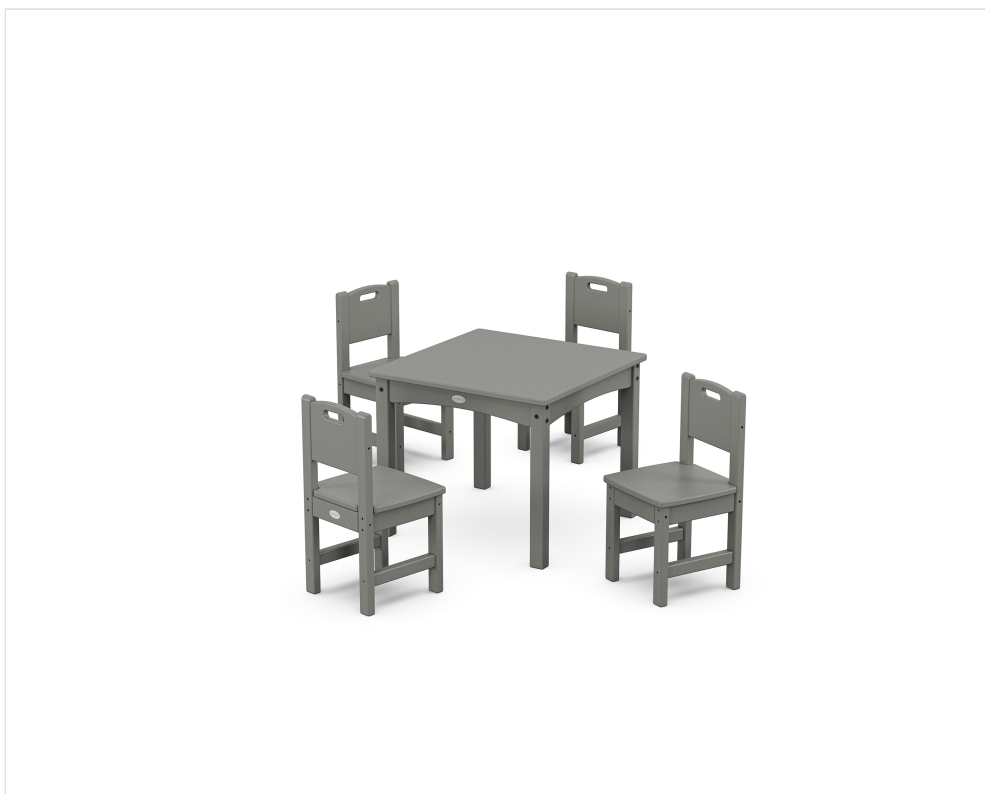

POLYWOOD®

Sustainable Outdoor Furniture

CLIMATE TUFF™
MATERIALS

COLORSTAY™
TECHNOLOGY

MADE IN
THE USA

CONSCIOUSLY
CRAFTED

Toddler 5-Piece Dining Set

BRAND | POLYWOOD®

COLLECTION | Kids

SKU | PWS2712-1

SET WEIGHT + DIMENSIONS

Overall Set Weight	62.0 lbs
Recommended Minimum Space (Based on pictured configuration)	48.0" W x 23.0" H x 48.0" D

INDIVIDUAL ITEM DIMENSIONS

Qty	NAME	SKU	DIMENSIONS (W x H x D)
2	Toddler Dining Chair 2-Pack	2PKKTD12	11.46" x 22.25" x 11.37"
1	Toddler 24" Dining Table	DTT2424-T13	23.75" x 20.0" x 23.75"