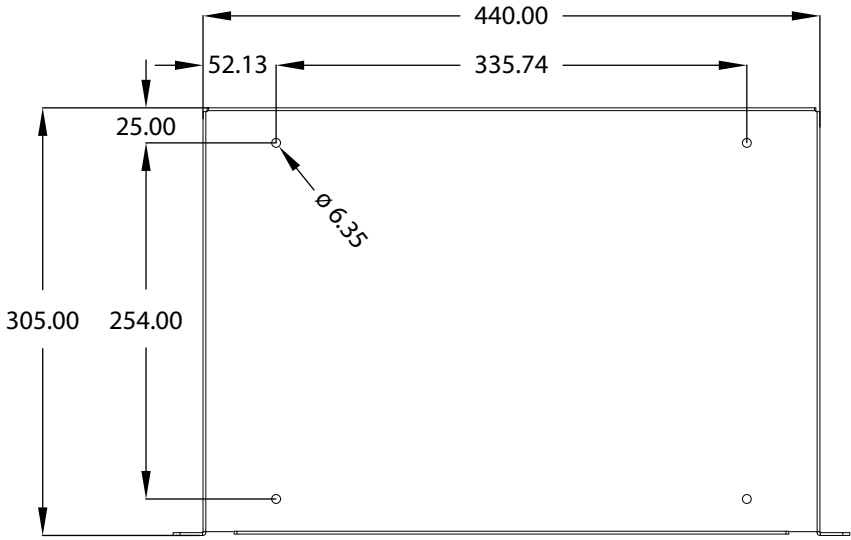

8 7 6 5 4 3 2 1

F
E
D
C
B
A

THIRD ANGLE PROJECTION

GENERAL NOTES

DIMENSIONS ARE IN MM - DO NOT SCALE
THIS DOCUMENT CONTAINS CONFIDENTIAL,
PROPRIETARY INFORMATION THAT IS
PROPERTY OF STARTECH.COM

PRODUCT ID	SHELF-1U-12-FIXED-S		
DESCRIPTION	1U Server Rack Shelf - Universal Rack Mount Cantilever Shelf		
DO NOT SCALE	SHEET: 1 OF: 1	UPLOAD DATE: 12/12/2023	

8 7 6 5 4 3 2 1