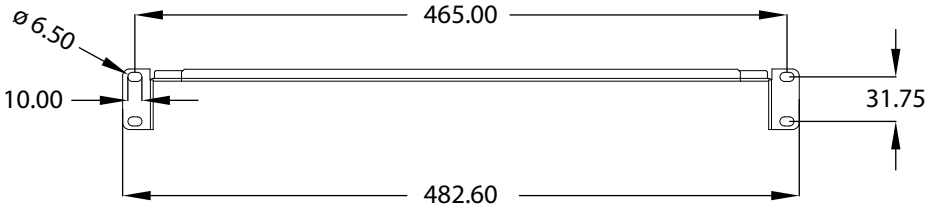

8 7 6 5 4 3 2 1

F
E
D
C
B
A

THIRD ANGLE PROJECTION

GENERAL NOTES

DIMENSIONS ARE IN MM - DO NOT SCALE
THIS DOCUMENT CONTAINS CONFIDENTIAL,
PROPRIETARY INFORMATION THAT IS
PROPERTY OF STARTECH.COM

PRODUCT ID	SHELF-1U-12-FIXED-S		
DESCRIPTION	1U Server Rack Shelf - Universal Rack Mount Cantilever Shelf		
DO NOT SCALE	SHEET: 1 OF: 1	UPLOAD DATE: 12/12/2023	