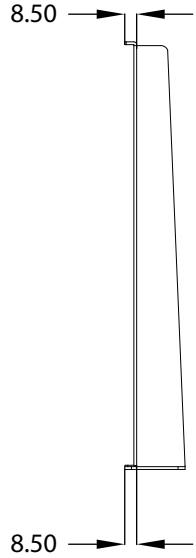

8 7 6 5 4 3 2 1

F
E
D
C
B
A

THIRD ANGLE PROJECTION

GENERAL NOTES

DIMENSIONS ARE IN MM - DO NOT SCALE
THIS DOCUMENT CONTAINS CONFIDENTIAL,
PROPRIETARY INFORMATION THAT IS
PROPERTY OF STARTECH.COM

PRODUCT ID	SHELF-1U-12-FIXED-S		
DESCRIPTION	1U Server Rack Shelf - Universal Rack Mount Cantilever Shelf		
DO NOT SCALE	SHEET: 1 OF: 1	UPLOAD DATE: 12/12/2023	

8 7 6 5 4 3 2 1