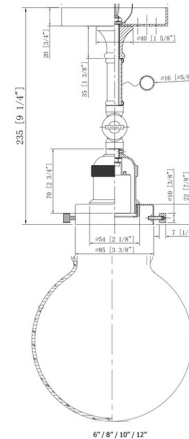

CLICK TO VIEW PRODUCT

Notes: