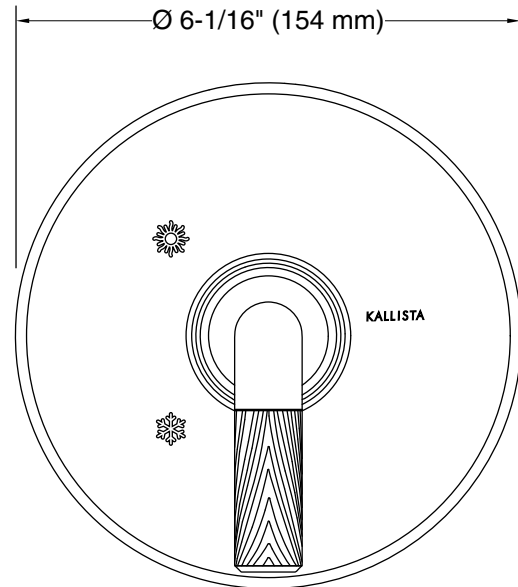

KALLISTA®

Pinna Paletta® by Laura Kirar Pressure Balance Shower Trim, Lever Handle P24915-SNW

Features

- High-quality solid-brass construction for durability and reliability
- Required rough-in sold separately
- Maintains water temperature within +/-3 degrees Fahrenheit
- Features a high-temperature-limit stop to help prevent scalding

Recommended Products/Accessories

P24923-SNW Volume Control Shower Trim, Lever Handle

P25656-00 Transitional Handshower with Hose

P21676-00 Air-Induction Transitional Rain Showerhead

P24922-SNW Thermostatic Shower Trim, Lever Handle

	SN	Polished Nickel
---	----	-----------------

KALLISTA®

Pinna Paletta® by Laura Kirar
Pressure Balance Shower Trim, Lever Handle
P24915-SNW

Technical Information
All product dimensions are nominal.

Notes
Install this product according to the installation instructions.
ADA, OBC, CSA B651 compliant when installed to the specific requirements of these regulations.