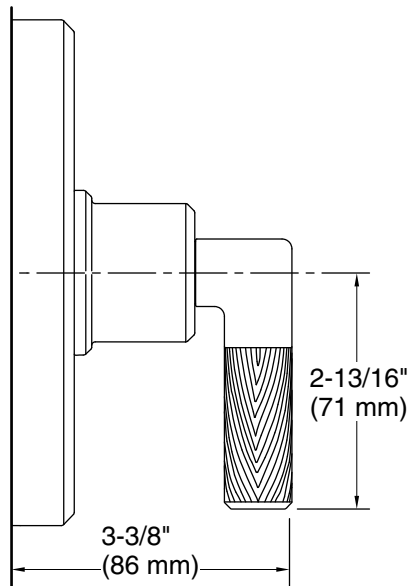

KALLISTA®

Pinna Paletta® by Laura Kirar Pressure Balance Shower Trim, Lever Handle P24915-SNW

Features

- High-quality solid-brass construction for durability and reliability
- Required rough-in sold separately
- Maintains water temperature within +/-3 degrees Fahrenheit
- Features a high-temperature-limit stop to help prevent scalding

	SN	Polished Nickel
---	----	-----------------

KALLISTA®

Pinna Paletta® by Laura Kirar
Pressure Balance Shower Trim, Lever Handle
P24915-SNW

Technical Information
All product dimensions are nominal.

Notes
Install this product according to the installation instructions.
ADA, OBC, CSA B651 compliant when installed to the specific requirements of these regulations.