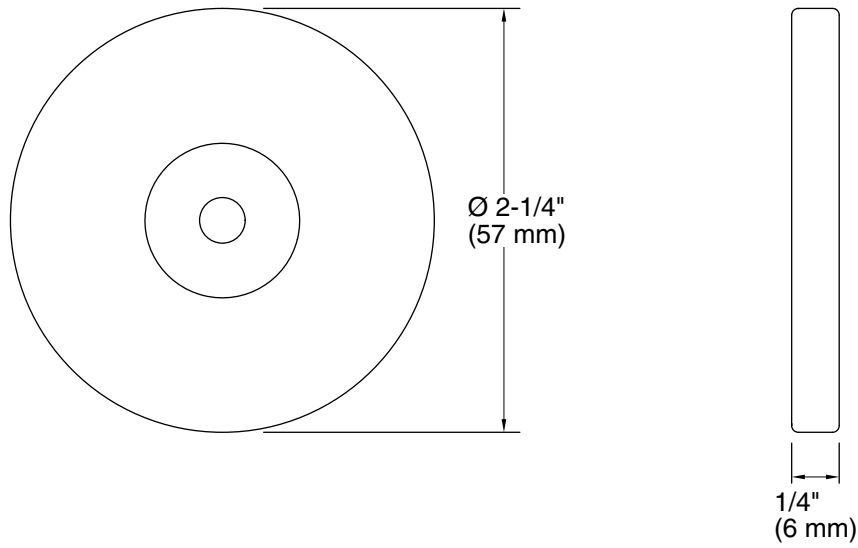

Technical Information

All product dimensions are nominal.

Spout:

Notes

Install this product according to the installation instructions.