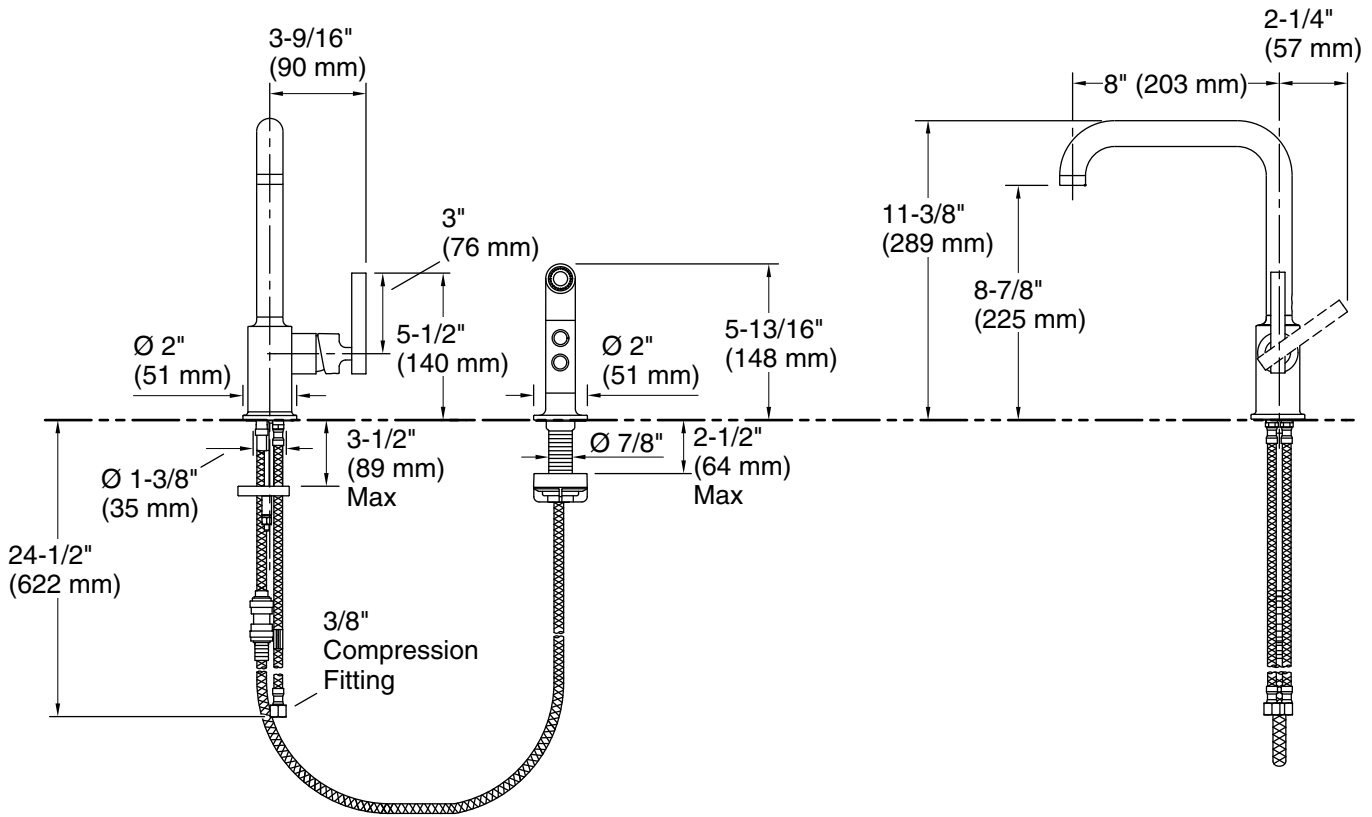

Features

- Matching side sprayer provides flexibility and convenience for cleaning and food prep
- KOHLER® ceramic disc valves exceed industry longevity standards for a lifetime of durable performance
- High-arch gooseneck swing spout and 360° spout rotation offers superior clearance for filling pots and cleaning
- Single lever handle is simple to use and makes adjusting water temperature easy
- Temperature memory allows faucet to be turned on and off at the temperature set during prior usage
- Coordinates with other products in the Purist collection
- 1.5 gpm (5.7 lpm) maximum flow rate at 60 psi (4.14 bar)

Technical Information

All product dimensions are nominal.

Faucet flow rate: 1.5 gal/min (5.7 l/min)

Spout:

Spout reach: 8-7/8" (226 mm)

Notes

Install this product according to the installation instructions.