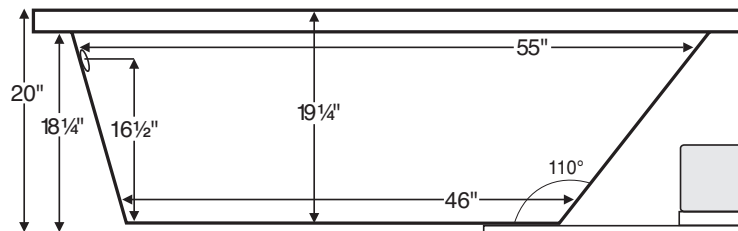

Adena 2

MODEL 122	
63" x 35" x 20"	
DROP-IN or UNDERMOUNT <i>Not recommended as a tub/shower combination</i> 74 gal to overflow	
<b>Acrylic CXL®</b>	<b>DoloMatte®</b>
85 lbs / 39 kg 110 lbs / 50 kg	<SOAKER> 96 lbs / 44 kg <PLUMBED> 121 lbs / 55 kg
Filling this tub to the maximum may require an above average size or dedicated water heater.	

Numbered areas on tub deck represent possible locations to install cleaning systems, faucets and other fixtures. Shown with Air Massage and Ultra Whirlpool Package.

**IMPORTANT:** Air baths and tubs with a pre-leveled foam base or frame system add 2-3" to overall tub height.

**IMPORTANT ORDERING & INSTALLATION INFORMATION**

- Before ordering or installing, please consider future access to equipment.
- Add proper bedding compound to fully level and support bottom of tub.
- When equipped with an air bath package, pre-leveled foam base or frame system, overall tub height is increased by approx. 2-3" and is designed to install on a flat, level subfloor.
- Radiance placed on airbath floor will affect placement of air jets.
- System components may extend beyond the perimeter of deck.
- Please measure tub **on-site** before building tub decking.
- Suction and control locations may vary.
- All tubs are compliant with ASTM C 1028-07 coefficient of friction. DoloMatte meets ANSI A137.1/ A326.3 coefficient of friction and AS HB198:2014 slip tests.