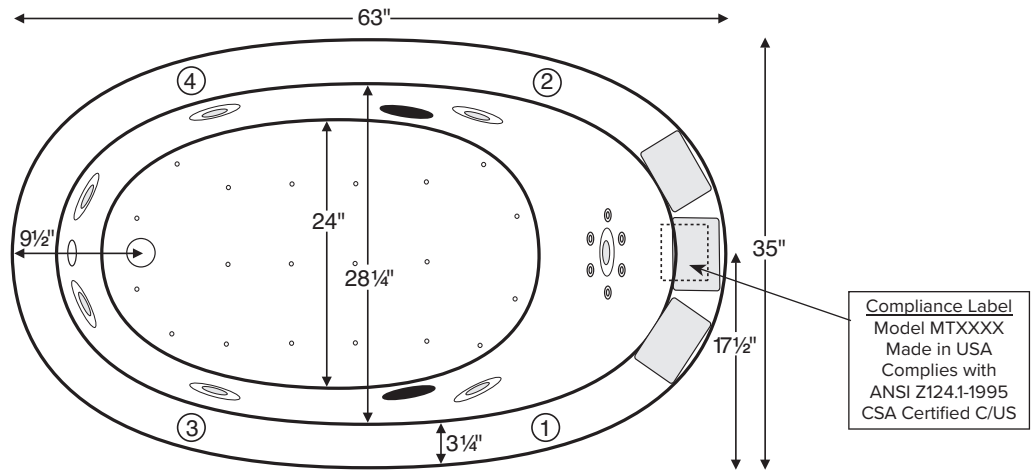

Adena 2

MODEL 122	
63" x 35" x 20"	
DROP-IN or UNDERMOUNT <i>Not recommended as a tub/shower combination</i> 74 gal to overflow	
<b>Acrylic CXL®</b>	<b>DoloMatte®</b>
85 lbs / 39 kg 110 lbs / 50 kg	<SOAKER> 96 lbs / 44 kg <PLUMBED> 121 lbs / 55 kg
Filling this tub to the maximum may require an above average size or dedicated water heater.	

Numbered areas on tub deck represent possible locations to install cleaning systems, faucets and other fixtures. Shown with Air Massage and Ultra Whirlpool Package.

**IMPORTANT:** Air baths and tubs with a pre-leveled foam base or frame system add 2-3" to overall tub height.

**IMPORTANT ORDERING & INSTALLATION INFORMATION**

- Before ordering or installing, please consider future access to equipment.
- Add proper bedding compound to fully level and support bottom of tub.
- When equipped with an air bath package, pre-leveled foam base or frame system, overall tub height is increased by approx. 2-3" and is designed to install on a flat, level subfloor.
- Radiance placed on airbath floor will affect placement of air jets.
- System components may extend beyond the perimeter of deck.
- Please measure tub **on-site** before building tub decking.
- Suction and control locations may vary.
- All tubs are compliant with ASTM C 1028-07 coefficient of friction. DoloMatte meets ANSI A137.1/ A326.3 coefficient of friction and AS HB198:2014 slip tests.