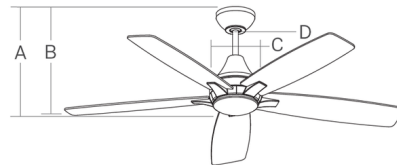

Description

The Lowden Ceiling Fan carries a versatile look with neutral tones that coordinate with a range of styles from contemporary to coastal farmhouse. Includes one 6 inch downrod and handheld remote. Sloped ceiling compatible with MC93BS, sloped ceiling kit. Features a 153mm x 20mm AC motor, five MDF (wood fibers) blades, 4 speeds with manual reversible switch on housing, 52 inch blade sweep, and 12 degree blade pitch. Measured at high it has Airflow: 5229, Electric Energy Consumption: 63W, and Airflow Efficiency: 83 CFM/W.

Shown in brushed steel / american walnut-silver / frosted

- A. Fixture Drop: 16"
- B. Blade Drop: 13.3"
- C. Housing Width: 7.8"
- D. Downrod: 6"

Specifications

BLADE COLOR	Frosted
BODY FINISH	Brushed Steel / American Walnut-Silver
WATTAGE	20W
DIMMER	Included
DIMENSIONS	52"W x 16"H
INTEGRATED LED MODULE	1 x LED/20W/120V LED
COUNTRY OF ORIGIN	China