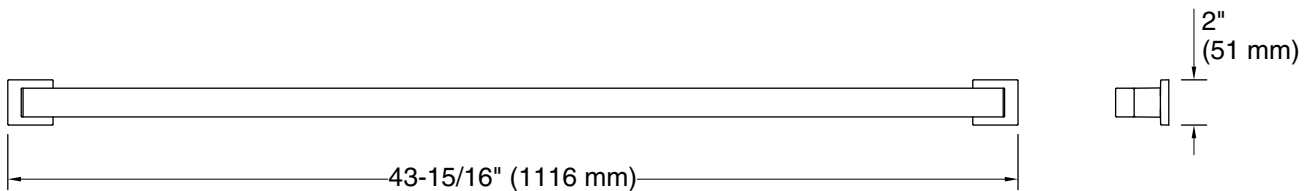

Features

- 42" (1067 mm) bar
- Provides minimum 300 lb load capacity
- Coordinates with other products in the Square collection

Material

- Premium metal construction for durability and reliability
- KOHLER finishes resist corrosion and tarnishing

Technical Information

All product dimensions are nominal.

Material: Zinc, Stainless Steel

Notes

Install this product according to the installation instructions.

WARNING: Risk of personal injury. The wall plates on the grab bar must be mounted to a brace between the wall studs. This will ensure that the weight of the user is adequately supported.