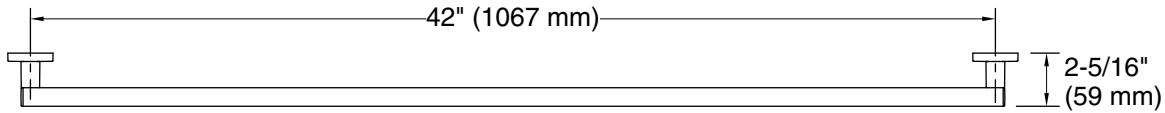

Technical Information

All product dimensions are nominal.

Material: Zinc, Stainless Steel

Notes

Install this product according to the installation instructions.

WARNING: Risk of personal injury. The wall plates on the grab bar must be mounted to a brace between the wall studs. This will ensure that the weight of the user is adequately supported.

ADA compliant when installed to the specific requirements of these regulations.