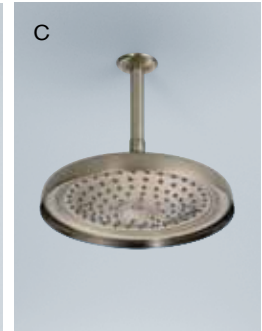

G. TRADITIONAL HYDRATI® 2|1 SHOWER WITH

H₂OKINETIC® TECHNOLOGY 86200-BN
RP62929BN 7" arm; Hose: 60"
Max Flow: 2.5 gpm @ 80 psi, 9.5 L/min @ 550 kPa

H. TWO-HANDLE FLOOR MOUNT FREESTANDING

TUB FILLER WITH CROSS HANDLES
T70338-BN; T70210-BNLHP; RP73765BN
Reach: 10 1/2" Max Flow: 12 gpm @ 60 psi
(Rough sold separately)
Available with Lever Handles
Available as Deck Mount and Wall Mount

I. PROVIDENCE BELLE HANDSHOWER WITH FRENCH

LEVER HANDLE 6016-BNLHP; HK37(C/H)-BN
Flow: 2.0 gpm @ 80 psi
Available with Cross Handle and Lever Handle
PROVIDENCE CLASSIC HANDSHOWER (not shown)

J. PROVIDENCE BELLE ROMAN TUB WITH FRENCH

LEVER HANDLES 6726-BNLHP; HK37(C/H)-BN
Height: 8 1/4" Reach: 9" Max Flow: 18 gpm @ 60 psi
Available with Cross Handles and Lever Handles
PROVIDENCE CLASSIC ROMAN TUB (not shown)

K. HYDRACHOICE™ SPRAY HEADS WITH

H₂OKINETIC® ECHNOLOGY† AND ROUND TRIM
Height: 3 1/2" Width: 3 1/2" Max Flow: 1.5 gpm @ 80 psi
(Rough sold separately)

(listed in order - left to right)

SOOTHING SPRAY HEAD SH84100-BN; T84613-BN

MASSAGING SPRAY HEAD SH84101-BN; T84613-BN

INVIGORATING SPRAY HEAD SH84102-BN; T84613-BN

L. HYDRACHOICE™ TOUCH-CLEAN® SPRAY HEAD†

AND ROUND TRIM SH84103-BN; T84613-BN
Height: 3 1/2" Width: 3 1/2" Max Flow: 1.5 gpm @ 80 psi
(Rough sold separately)

M. 24" ADA COMPLIANT TRADITIONAL GRAB BAR*

69310-NK; Diameter: 1 1/4" Width From Wall: 2 3/4"
Available as 12"

* Select models and accessories not available in all finishes.

† Available with 1.0 gpm max flow rate.

‡ Available with 2.0 gpm max flow rate.