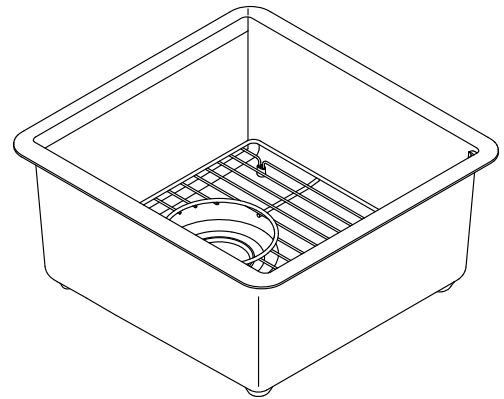

Features

- 21" (533 mm) minimum base cabinet width
- Single bowl
- 9" (229 mm) depth provides generous workspace
- Rear drain placement increases cabinet storage space underneath sink
- Rounded 3/8" (10 mm) corners are easy to clean
- Matte finish offers rich, dimensional color

Installation

- Undermount
- Installation hardware and templates included

Recommended Products/Accessories

- K-35478 Three-piece workstation sink accessory set
- K-35480 Hardwood cutting board
- K-35489 Professional-style cutting board
- K-35484 Three-piece workstation sink prep bowl set
- K-35491 Marble serving tray
- K-35487 Three-piece ice bucket set
- K-35488 Ice bucket holder
- K-35492 Bar sink cover
- K-23730 Neoroc® cleaner

Optional Products/Accessories

- K-23726 Drain treatment
- K-8799 Sink drain and strainer basket
- K-8801 Sink drain and strainer with tailpiece
- K-35482 Drain cover

Included Components

- K-33717 Sink rack

Technical Information

All product dimensions are nominal.

Basin configuration: Single Bowl

Min. base cabinet width: 21" (533 mm)

Bowl area (Basin #1):
Length: 15-1/4" (387 mm)
Width: 15-9/16" (395 mm)
Bowl depth: 8" (203 mm)
Water depth: 8" (203 mm)