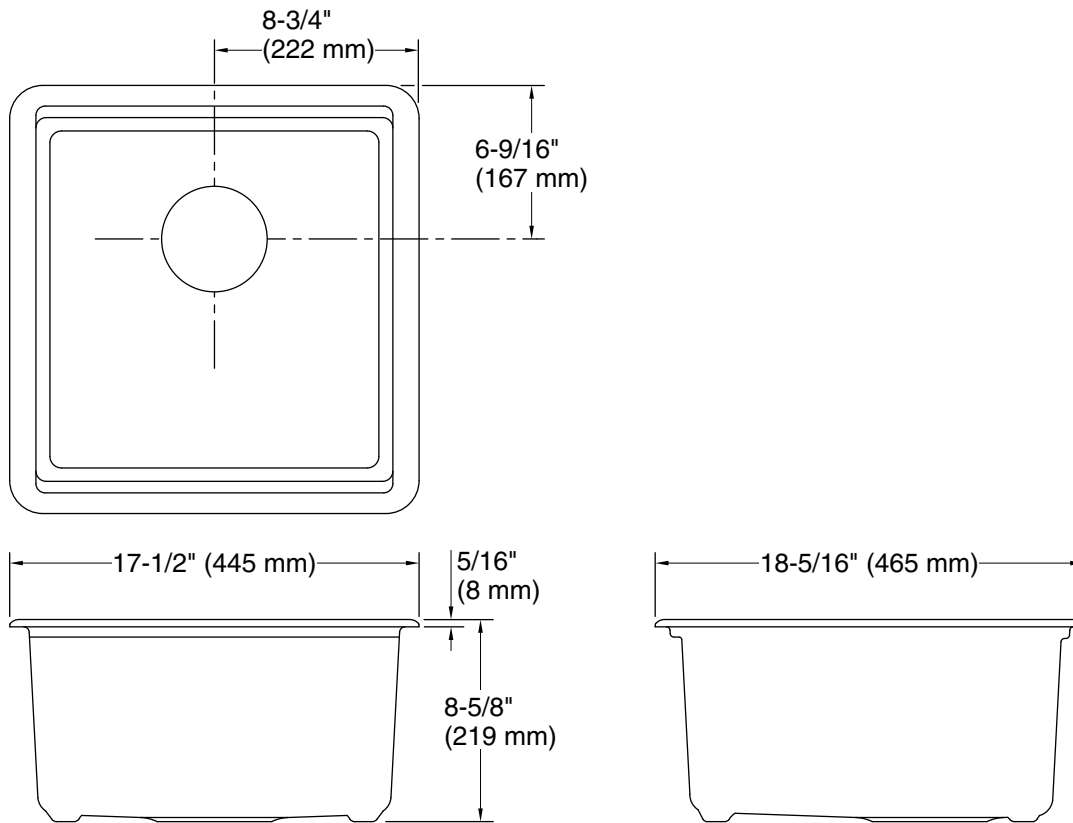

Features

- 21" (533 mm) minimum base cabinet width
- Single bowl
- 9" (229 mm) depth provides generous workspace
- Rear drain placement increases cabinet storage space underneath sink
- Rounded 3/8" (10 mm) corners are easy to clean
- Matte finish offers rich, dimensional color

Technical Information

All product dimensions are nominal.

Basin configuration: Single Bowl

Min. base cabinet width: 21" (533 mm)

Bowl area (Basin #1):
Length: 15-1/4" (387 mm)
Width: 15-9/16" (395 mm)
Bowl depth: 8" (203 mm)
Water depth: 8" (203 mm)

With overflow: No

Drain hole: 3-7/8" (98 mm)

Template: Undermount, 1559205-7, required, included

Notes

Install this product according to the installation instructions.