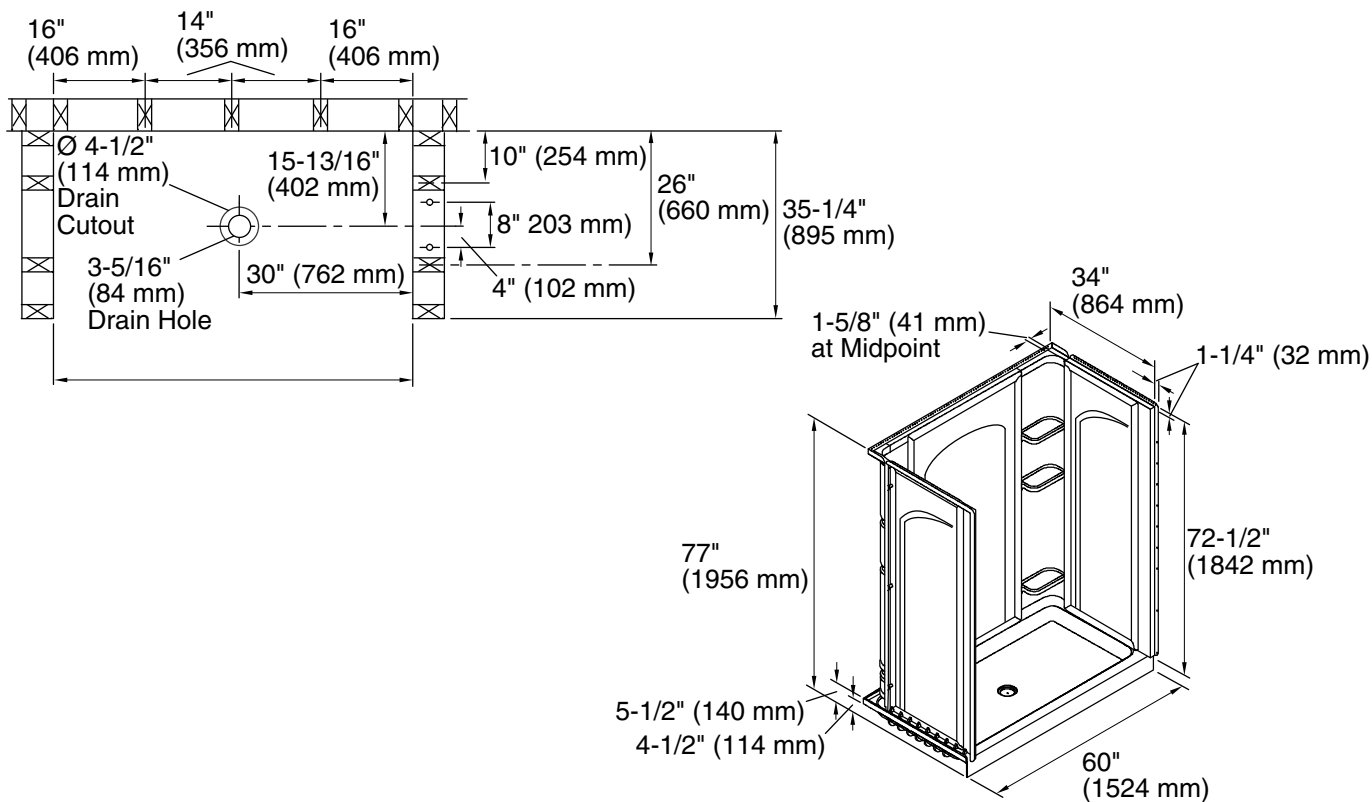

For the most current Specification Sheet, go to [www.sterlingplumbing.com](http://www.sterlingplumbing.com).

3-25-2025 00:15 - US/CA

**Technical Information**

All product dimensions are nominal.

Drain location:	Center
Minimum flat for door:	3" (76 mm)
Maximum door height:	70-1/2" (1791 mm)
Maximum door width:	56-5/8" (1438 mm)