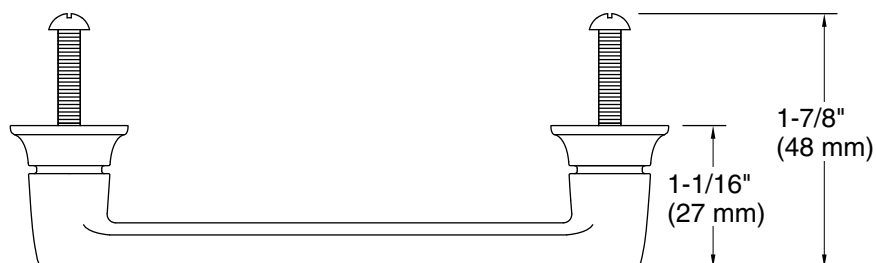

- K-33577-ASB 24" bathroom vanity cabinet with sink and quartz top
- K-33578-ASB 30" bathroom vanity cabinet with sink and quartz top
- K-33579-ASB 36" bathroom vanity cabinet with sink and quartz top
- K-33580-ASB 48" bathroom vanity cabinet with sink and quartz top
- K-33581-ASB 60" bathroom vanity cabinet with sinks and quartz top
- K-33582-ASB 24" x 70" linen tower
- K-33583-ASB 24" x 28" wall cabinet

Technical Information

All product dimensions are nominal.

Material: Zinc