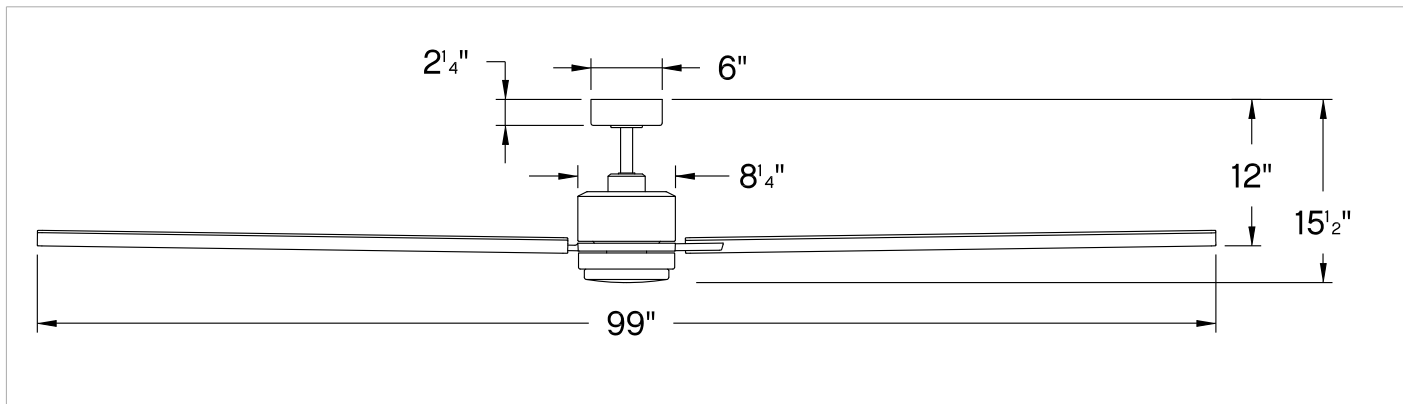

HINKLEY

HINKLEY
33000 Pin Oak Parkway
Avon Lake, OH 44012

PHONE: (440) 653-5500
Toll Free: 1 (800) 446-5539

hinkley.com

INDY MAXX 99" LED SMART FAN

900999FMB-LDD

PERFORMANCE SPECIFICATIONS	STANDARD	
	HIGH SPEED	AVERAGE SPEED
Airflow	15069	5805
EnergyUse	26.9	4.1
EnergyCost	8	1433.29
Efficiency	498.95	266
AMPS	0.4	0.1
RPMS	76	30