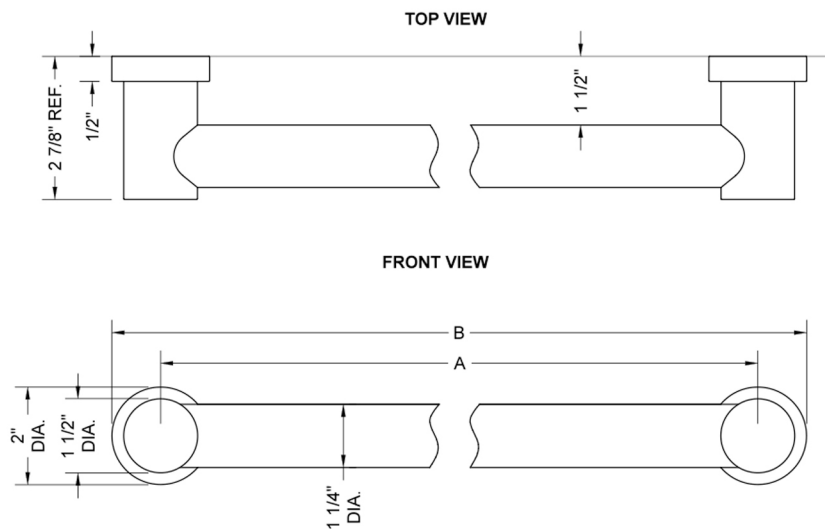

42" G40 Straight Grab Bar

Model #: G40-42-

FEATURES:

- ADA compliant when properly installed
- All brass construction, fully polished & plated
- Style to complement Contempo collection
- All grab bars can be custom sized. Contact JACLO for pricing & availability
- Optional handshower sliders and toilet paper/wash cloth holders can be added only upon initial order - must be factory installed
- NOT AVAILABLE in PG or SG for lengths of 42" or longer

SPECIFICATION DRAWING:

BRASS LUXURY GRAB BARS			
PART. #	DESCRIPTION	A	B
G40-12-XX	12" GRAB BAR	12"	14"
G40-16-XX	16" GRAB BAR	16"	18"
G40-18-XX	18" GRAB BAR	18"	20"
G40-24-XX	24" GRAB BAR	24"	26"
G40-32-XX	32" GRAB BAR	32"	34"
G40-36-XX	36" GRAB BAR	36"	38"
G40-42-XX	42" GRAB BAR	42"	44"
G40-48-XX	48" GRAB BAR	48"	50"