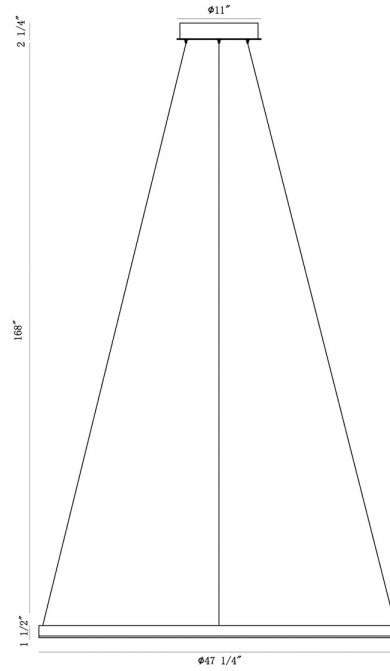

Spunto, Chandelier, 47", Brushed Gold, White Glass

Item No.
31472-031

JOB NAME:

DATE:

TYPE:

COMMENTS:

LIGHT INFORMATION

Light Type Integrated LED

Bulb Socket N/A

Bulb Shape N/A

Bulb Included Yes

CRI 90

Delivered Lumens 2698

Colour Temperature (Kelvin) 3000K

Average Hours LED (L70) 20000

Number of Lights 1

Light Direction Down

Dimming Method Triac/Elv

Output Voltage 24

Current Type DC

LIGHT INFORMATION (CONT'D.)

Light Wattage 58

Total Wattage 58

DIMENSIONS & WEIGHT

Product Width (In)

Product Height (In) 1.5

Product Ext (In)

Product Diameter (In) 47.25

Product Weight (Lbs) 17.61

Product Length (In)

INSTALLATION

Mounting Type J-Box