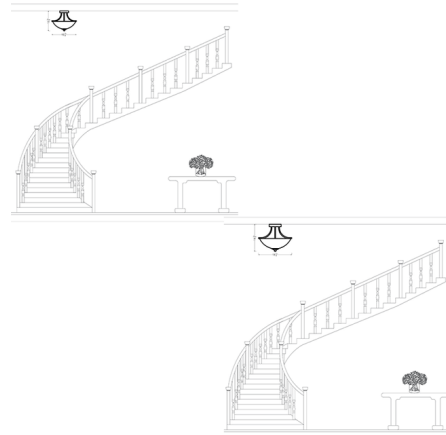

Shown in brushed nickel / satin etched