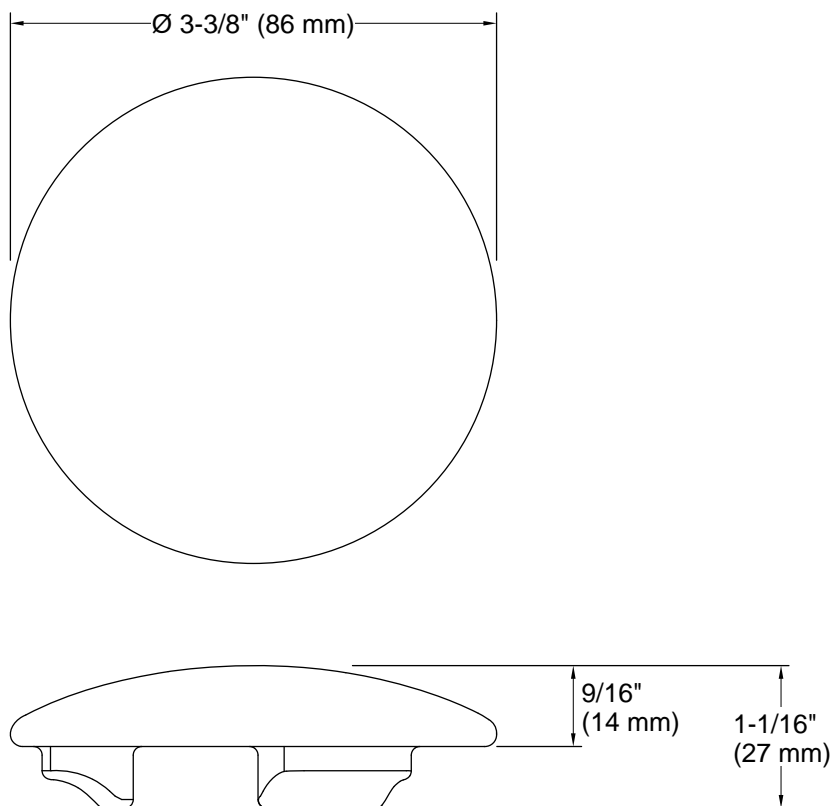

See website for detailed warranty information.

Available Colors/Finishes

Color tiles intended for reference only.

Color	Code	Description
	CS6	Biancone
	CS7	Grey Foussana

Technical Information

All product dimensions are nominal.