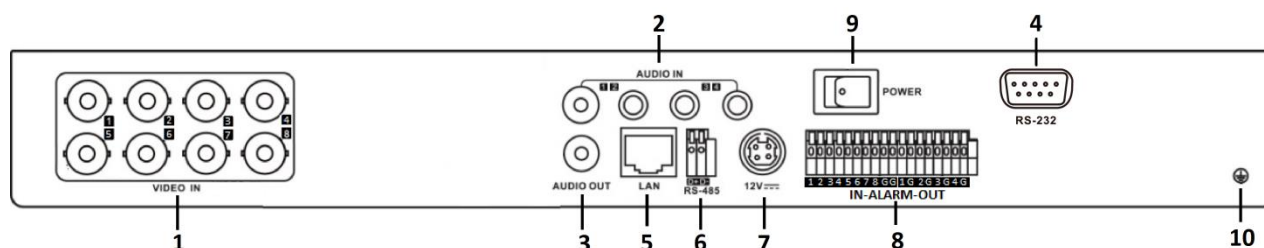

Physical Interfaces

NOTE

The rear panel of DS-6704/6716HUHI-K provides 4/16 video input interfaces.

Index	Description	Index	Description
1	VIDEO IN	6	RS-485 Serial Interface
2	AUDIO IN, RCA Connector	7	12 VDC Power Input
3	AUDIO OUT, RCA Connector	8	Alarm In/Out
4	RS-232 Serial Interface	9	Power Switch
5	LAN Network Interface	10	GND