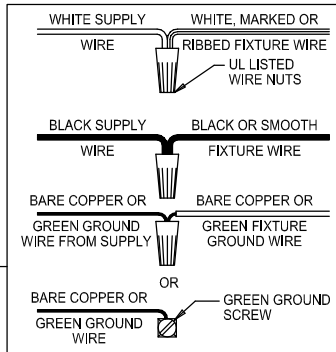

CAUTION: Read instructions carefully and turn electricity off at main circuit breaker panel before beginning installation.

300183, 300184

WARNING - If any Special Control Devices are used with this Fixture, Follow the Instructions Carefully to assure full compliance with N.E.C. requirements. If there are any questions, contact a Qualified Electrical Contractor.

CAUTION - All glass is fragile, use care when handling Glass component(s) and or Lamp(s).

CANOPY MOUNTING & WIRE CONNECTION ASSEMBLY STEPS:

1. L → M
2. K, J → M
3. E → A
4. A, B → C
5. F → G
6. D, H → A