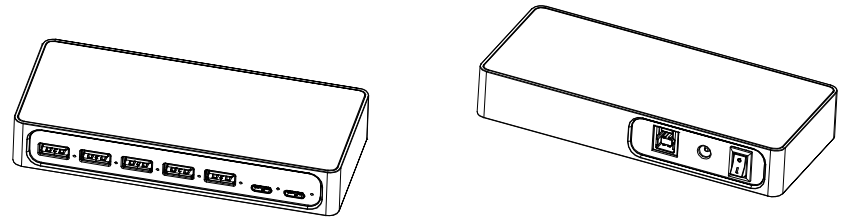

8 7 6 5 4 3 2 1

F  
E  
D  
C  
B  
A

F  
E  
D  
C  
B  
A

8 7 6 5 4 3 2 1

THIRD ANGLE PROJECTION

**StarTech.com**

**GENERAL NOTES**

DIMENSIONS ARE IN MM - DO NOT SCALE  
THIS DOCUMENT CONTAINS CONFIDENTIAL, PROPRIETARY INFORMATION THAT IS PROPERTY OF STARTECH.COM

PRODUCT ID	HB30C5A2CSC		
DESCRIPTION	7 Port USB C Hub with Fast Charge Port		
<b>DO NOT SCALE</b>	<b>SHEET: 1 OF: 1</b>	<b>UPLOAD DATE: 2/26/2024</b>	

A