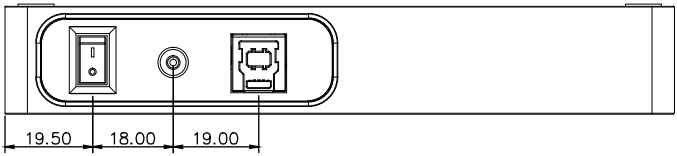

8 7 6 5 4 3 2 1

F  
E  
D  
C  
B  
A

F  
E  
D  
C  
B  
A

8 7 6 5 4 3 2 1

THIRD ANGLE PROJECTION

**StarTech.com**

**GENERAL NOTES**

DIMENSIONS ARE IN MM - DO NOT SCALE  
THIS DOCUMENT CONTAINS CONFIDENTIAL, PROPRIETARY INFORMATION THAT IS PROPERTY OF STARTECH.COM

PRODUCT ID	HB30C5A2CSC		
DESCRIPTION	7 Port USB C Hub with Fast Charge Port		
<b>DO NOT SCALE</b>	<b>SHEET: 1 OF: 1</b>	<b>UPLOAD DATE: 2/26/2024</b>	

A