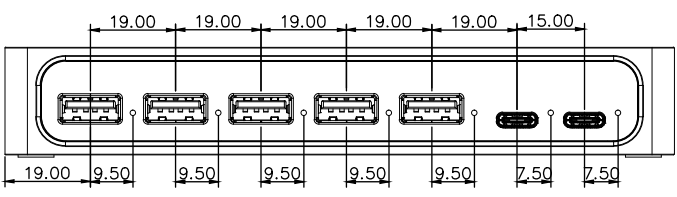

8 7 6 5 4 3 2 1

F  
E  
D  
C  
B  
A

F  
E  
D  
C  
B  
A

8 7 6 5 4 3 2 1

THIRD ANGLE PROJECTION

**StarTech.com**

**GENERAL NOTES**

DIMENSIONS ARE IN MM - DO NOT SCALE  
THIS DOCUMENT CONTAINS CONFIDENTIAL, PROPRIETARY INFORMATION THAT IS PROPERTY OF STARTECH.COM

PRODUCT ID	HB30C5A2CSC		
DESCRIPTION	7 Port USB C Hub with Fast Charge Port		
<b>DO NOT SCALE</b>	<b>SHEET: 1 OF: 1</b>	<b>UPLOAD DATE: 2/26/2024</b>	

A