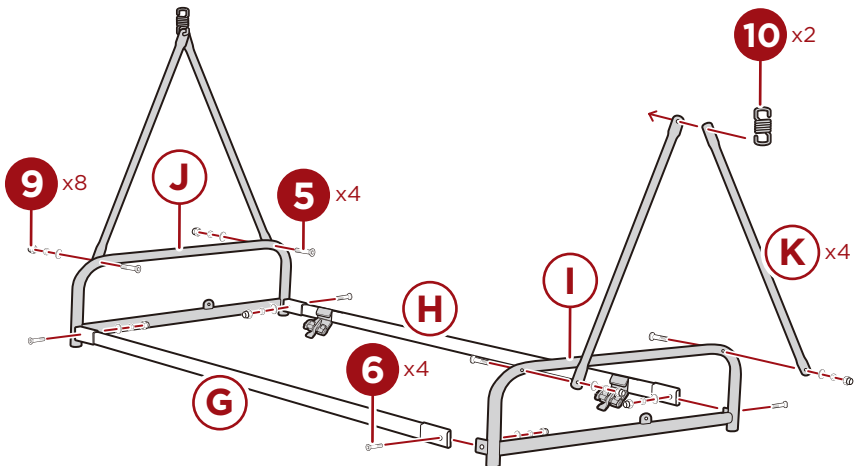

## PRODUCT ASSEMBLY

2

Attach a **part D leg support** and one side of the **part E back support** to the legs with three **part 4 bolt sets**. Repeat on the other side.

**NOTE:** The leg support and back support share a **part 4 bolt set**.

Attach the **part F middle support** with two **part 8 bolt sets**, one on each side.

Place a **part 9 nut cap** on every nut.

3

Attach the **part I left seat frame** to the **part G front swing frame** and **part H back swing frame** with two **part 6 bolt sets**. Repeat on the other side to attach the **part J right seat frame**.

Attach four **part K swing arms** with four **part 5 bolt sets**.

Secure the top of the swing arms with two **part 10 spring hooks**.