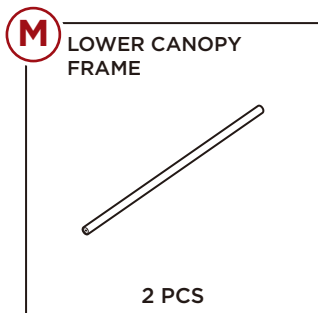

PARTS

PRODUCT ASSEMBLY

1

Insert a **part B front leg** into the **part A top bar**. Attach a **part C back leg** with a **part 1 bolt set** and two **part 2 bolt sets**. Repeat on the other side.

Place a **part 9 nut cap** on every nut.