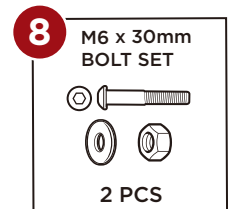

! NOTICE

Please retain these instructions for future reference.

- Please do not exceed the weight limitations of this item.
- Do not stand on or use any part of this item as a step ladder.
- Firmly secure all bolts, screws and knobs before use.
- Reconfirm that all bolts, screws, and knobs are secure every 90 days.
- Fasten screws loosely during initial assembly. Do not firmly tighten the screws until the item is completely assembled.
- Be aware that some parts are heavy and have sharp edges.
- If any parts are missing, broken, damaged, or worn, stop using this product until repairs are made and/or factory replacement parts are installed.
- Do not use this item in a way inconsistent with the manufacturer's instructions as this could void the product warranty.
- This product is intended for residential use only.

TOOLS REQUIRED

750 LBS
CAPACITY

HARDWARE