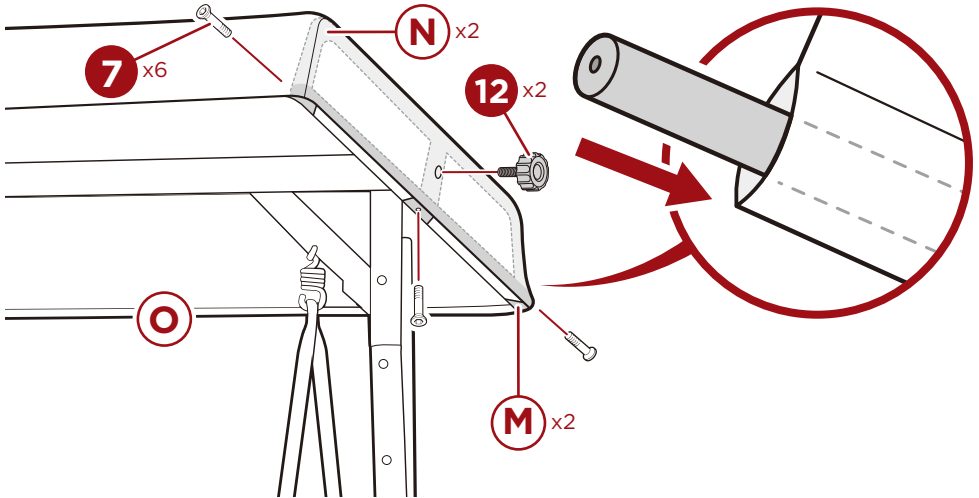

PRODUCT ASSEMBLY

6

Slide a **part M lower canopy frame** into the slots on the **part O canopy**.

Within the canopy, attach a **part N upper canopy frame** with three **part 7 screws**. Repeat on the other side.

Secure the canopy to the swing with two **part 12 knobs**, one on each side.