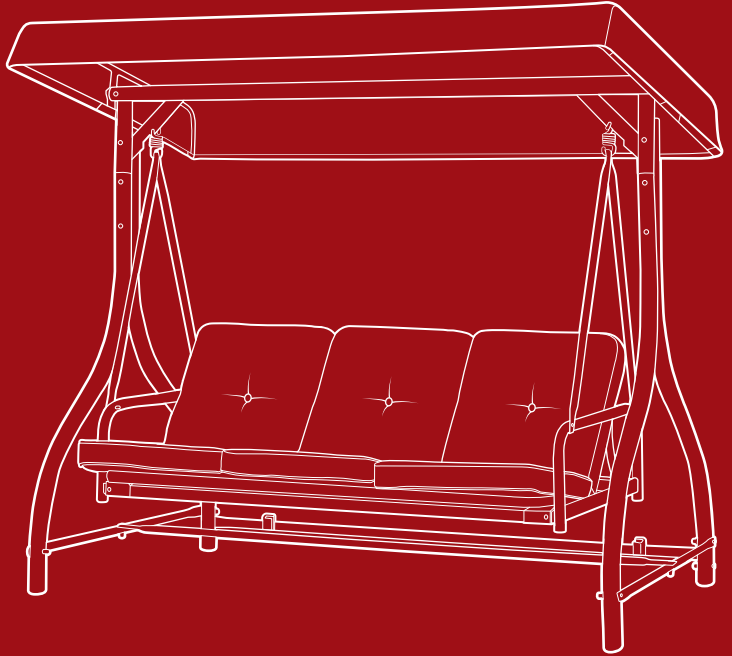

BEST CHOICE  
PRODUCTS

## 3-Seat Converting Outdoor Swing

SKY2134 + SKY2135 + SKY2468 + SKY5936 + SKY5937 + SKY5938  
SKY7842 + SKY7843 + SKY7844 + SKY7845 + SKY7846 + SKY7847  
SKY7848 + SKY7849

**BEST CHOICE  
PRODUCTS**

---