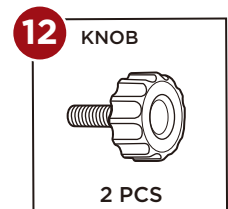

! NOTICE

Please retain these instructions for future reference.

- Please do not exceed the weight limitations of this item.
- Do not stand on or use any part of this item as a step ladder.
- Firmly secure all bolts, screws and knobs before use.
- Reconfirm that all bolts, screws, and knobs are secure every 90 days.
- Fasten screws loosely during initial assembly. Do not firmly tighten the screws until the item is completely assembled.
- Be aware that some parts are heavy and have sharp edges.
- If any parts are missing, broken, damaged, or worn, stop using this product until repairs are made and/or factory replacement parts are installed.
- Do not use this item in a way inconsistent with the manufacturer's instructions as this could void the product warranty.
- This product is intended for residential use only.

TOOLS REQUIRED

750 LBS
CAPACITY

HARDWARE