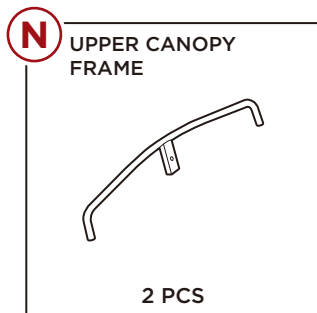

PARTS

PRODUCT ASSEMBLY

1

Insert a **part B front leg** into the **part A top bar**. Attach a **part C back leg** with a **part 1 bolt set** and two **part 2 bolt sets**. Repeat on the other side.

Place a **part 9 nut cap** on every nut.