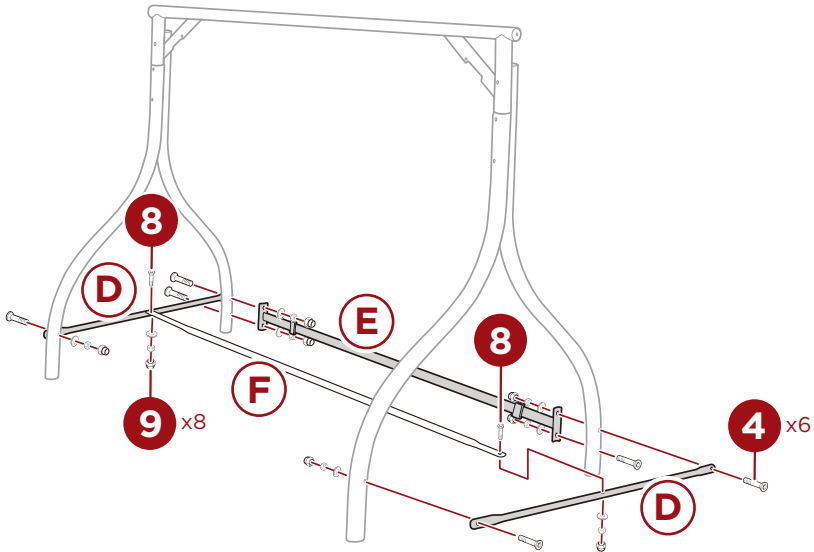

## PRODUCT ASSEMBLY

1

Insert a **part B front leg** into the **part A top bar**. Attach a **part C back leg** with a **part 1 bolt set** and two **part 2 bolt sets**. Repeat on the other side.

Place a **part 9 nut cap** on every nut.

## PRODUCT ASSEMBLY

2

Attach a **part D leg support** and one side of the **part E back support** to the legs with three **part 4 bolt sets**. Repeat on the other side.

**NOTE:** The leg support and back support share a **part 4 bolt set**.

Attach the **part F middle support** with two **part 8 bolt sets**, one on each side.

Place a **part 9 nut cap** on every nut.

3

Attach the **part I left seat frame** to the **part G front swing frame** and **part H back swing frame** with two **part 6 bolt sets**. Repeat on the other side to attach the **part J right seat frame**.