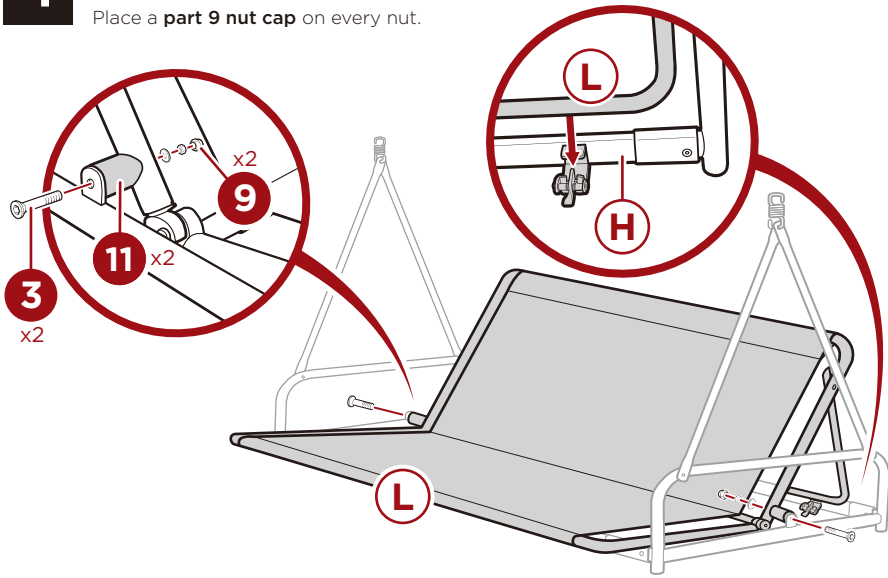

Attach the **part F middle support** with two **part 8 bolt sets**, one on each side.

Place a **part 9 nut cap** on every nut.

3

Attach the **part I left seat frame** to the **part G front swing frame** and **part H back swing frame** with two **part 6 bolt sets**. Repeat on the other side to attach the **part J right seat frame**.

Attach four **part K swing arms** with four **part 5 bolt sets**.

Secure the top of the swing arms with two **part 10 spring hooks**.

## PRODUCT ASSEMBLY

4

Insert the **part L seat** into the clamps on the back swing frame. Attach the seat with two **part 3 bolt sets** and two **part 11 spacers**.

Place a **part 9 nut cap** on every nut.

5

Hang the swing by inserting the spring hooks into the designated holes on the top bar.