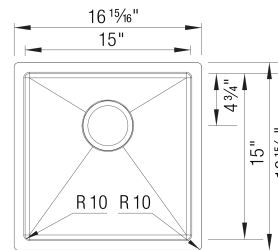

PRECISION R10 Bar Stainless steel satin polish

Warranty

BLANCO offers a limited lifetime warranty on all sinks and faucets, as well as a one-year warranty on all custom accessories.

Code/Standards Compliance

BLANCO sinks and faucets are third-party tested and certified to standards and listed by applicable certification bodies. For more information on individual product listings, contact our office or listing organization.

View our how-to videos to learn more about installing and caring for BLANCO products:
<https://www.blanco.com/us-en/service/how-to-videos/how-to-videos-for-sinks/>

Questions? Contact us today

BLANCO America, Inc.
110 Mount Holly By-Pass
Lumberton, NJ 08048

Phone & Fax
Phone: 888-668-6201
Fax: 609-668-6211

While BLANCO endeavors to provide accurate information, all dimensions are nominal, cannot be guaranteed, and are subject to change or cancellation. BLANCO assumes no responsibility for use of superseded or voided specifications.