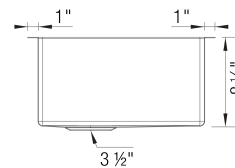

PRECISION R10 Bar Stainless steel satin polish

Warranty

BLANCO offers a limited lifetime warranty on all sinks and faucets, as well as a one-year warranty on all custom accessories.

Code/Standards Compliance

BLANCO sinks and faucets are third-party tested and certified to standards and listed by applicable certification bodies. For more information on individual product listings, contact our office or listing organization.

View our how-to videos to learn more about installing and caring for BLANCO products:
<https://www.blanco.com/us-en/service/how-to-videos/how-to-videos-for-sinks/>

Questions? Contact us today

BLANCO America, Inc.
110 Mount Holly By-Pass
Lumberton, NJ 08048

Phone & Fax
Phone: 888-668-6201
Fax: 609-668-6211

While BLANCO endeavors to provide accurate information, all dimensions are nominal, cannot be guaranteed, and are subject to change or cancellation. BLANCO assumes no responsibility for use of superseded or voided specifications.