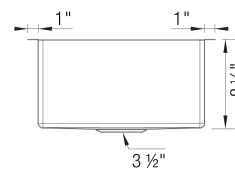

PRECISION R10 Bar Stainless steel satin polish

Warranty

BLANCO offers a limited lifetime warranty on all sinks and faucets, as well as a one-year warranty on all custom accessories.

Code/Standards Compliance

BLANCO sinks and faucets are third-party tested and certified to standards and listed by applicable certification bodies. For more information on individual product listings, contact our office or listing organization.

View our how-to videos to learn more about installing and caring for BLANCO products:
<https://www.blanco.com/us-en/service/how-to-videos/how-to-videos-for-sinks/>

Questions? Contact us today

BLANCO America, Inc.
110 Mount Holly By-Pass
Lumberton, NJ 08048

Phone & Fax
Phone: 888-668-6201
Fax: 609-668-6211

While BLANCO endeavors to provide accurate information, all dimensions are nominal, cannot be guaranteed, and are subject to change or cancellation. BLANCO assumes no responsibility for use of superseded or voided specifications.