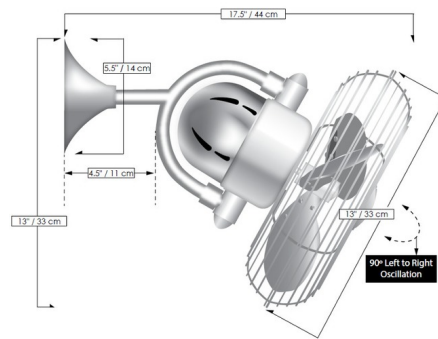

Description

The Atlas Fan Kaye Wall/Ceiling Fan is available in a variety of finishes with hand-balanced metal blades and metal safety cages. Reminiscent of train cabin fans of yester-year, Kaye will cool down your favorite space with poise and determination. Oscillation of 90 degrees allows air flow in any direction. Kaye's profile is low, however its strength and character define it. Includes a 3 speed Decora-style wall control in White and side-mounted wall junction box. Limited lifetime warranty. Optional remote control sold separately.

Shown in matte black

Specifications

COLOR	N/A
BODY FINISH	Matte Black
WATTAGE	N/A
DIMMER	N/A
DIMENSIONS	13"W x 17.5"H x 17.5"D
BULB	N/A
COUNTRY OF ORIGIN	China

CLICK TO VIEW PRODUCT

Notes: