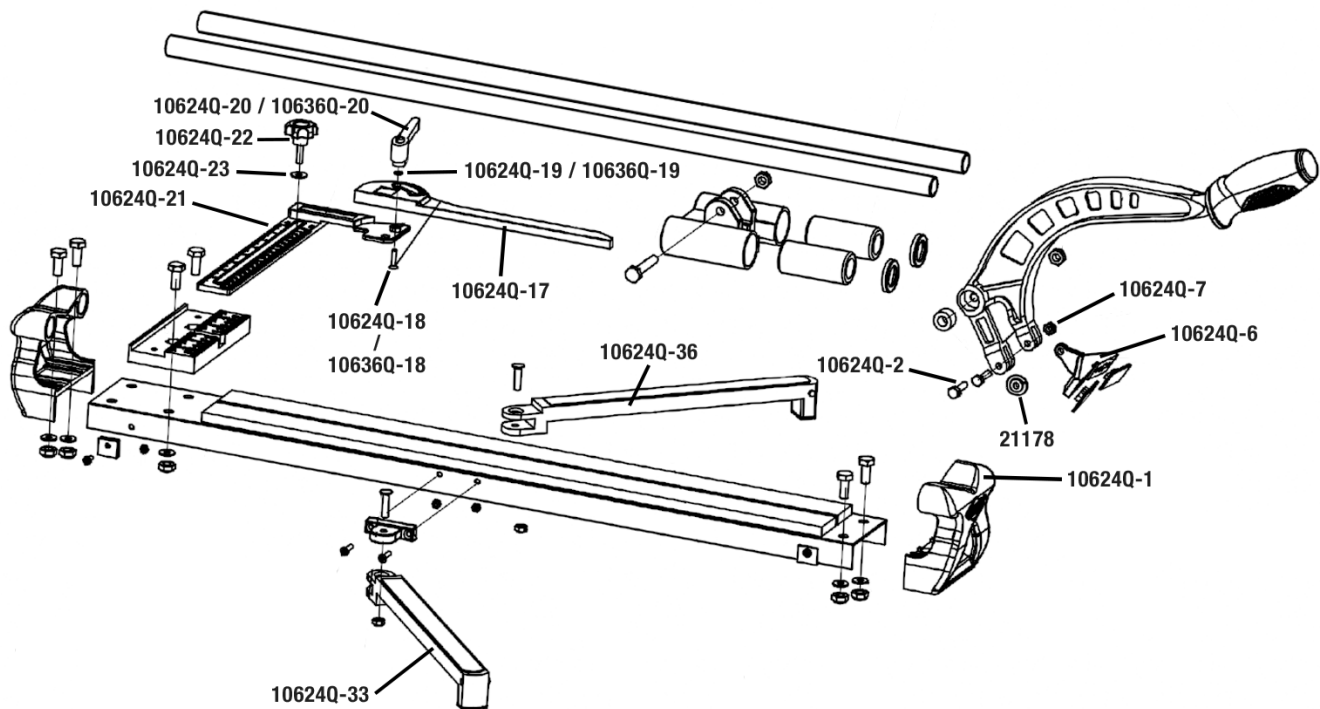

# SLIMLINE Professional Tile Cutter

10624Q / 10632Q

## Replacement Parts List

Item #	Description
10624Q-1	Rail Supports
10624Q-2	Bolt
10624Q-6	Breaker Bar
10624Q-7	Nut
10624Q-17	Angle Guide Lever
10624Q-18 10636Q-18	Bolt
10624Q-19 10636Q-19	Washer

Item #	Description
10624Q-20 10636Q-20	Knob
10624Q-21	Angle Guide
10624Q-22	Knob
10624Q-23	Washer
10624Q-33	Left Extension
10624Q-36	Right Extension
21178	7/8" Titanium Coated Scoring Wheel