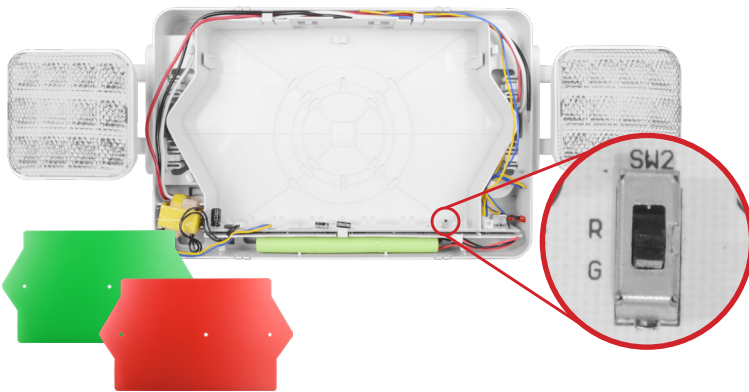

The ECL1-Select LED Emergency Exit Sign Combo features field-selectable red or green lettering. With included templates for both colors, simply install the slide color you need and flip the LED switch inside to match. The ECL1 is offered in white and features a universal mounting bracket for simple installation anywhere, and 90-minute emergency operation with integrated test button. This series is available in both a standard and remote-capable option to use with Remote Heads, available separately.

Construction

- Injection molded thermoplastic ABS housing
- UL-94 V-0 flame rating - Flame Retardant
- Field-Selectable red and green LED light and lettering
- 6" Letter Height
- Single or Double face configuration
- Remote-capable option available

Installation

- Universal mounting plate with EZ quick connect

Listings

- Meets FCC Part 15, Subpart B, Class B standards for conducted and radiated emissions

Dimensions

APPLICATIONS

FEATURES

The ECL1-Select features field-selectable Red and Green lettering.

POWER UP TO TWO LED REMOTE HEADS IN EMERGENCY MODE

Ordering Information

Series	Version	Voltage	Housing Color	Lettering	No. of Sides	Remote
ECL1	20 (2.0)	UNV (120/277VAC)	WH (White)	S-2 (Red & Green Select)	2	_ (None)
						R (Remote)