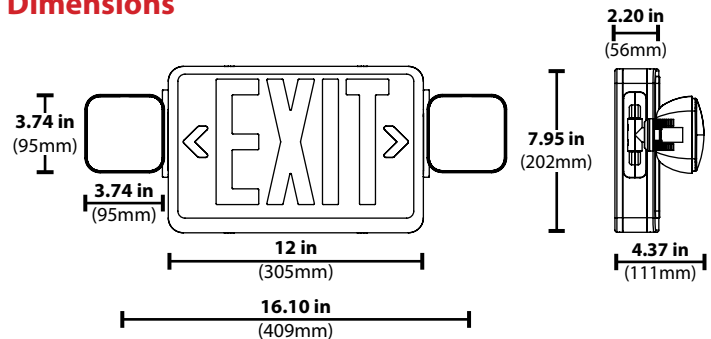

The ECL1-Select LED Emergency Exit Sign Combo features field-selectable red or green lettering. With included templates for both colors, simply install the slide color you need and flip the LED switch inside to match. The ECL1 is offered in white and features a universal mounting bracket for simple installation anywhere, and 90-minute emergency operation with integrated test button. This series is available in both a standard and remote-capable option to use with Remote Heads, available separately.

Construction

- Injection molded thermoplastic ABS housing
- UL-94 V-0 flame rating - Flame Retardant
- Field-Selectable red and green LED light and lettering
- 6" Letter Height
- Single or Double face configuration
- Remote-capable option available

Electrical

- 1.9 Watts per head
- 120/277 Dual Voltage Operation, 60Hz input
- LED Indicator Light & Push Button Test Switch
- Integrated Ni-MH battery
- 90-minute emergency operation
- Operating temperature: 32°F to 104°F (0°C to 40°C)
- Damp Location Rated

Installation

- Universal mounting plate with EZ quick connect

Listings

- Meets FCC Part 15, Subpart B, Class B standards for conducted and radiated emissions

Dimensions

APPLICATIONS

FEATURES

The ECL1-Select features field-selectable Red and Green lettering.