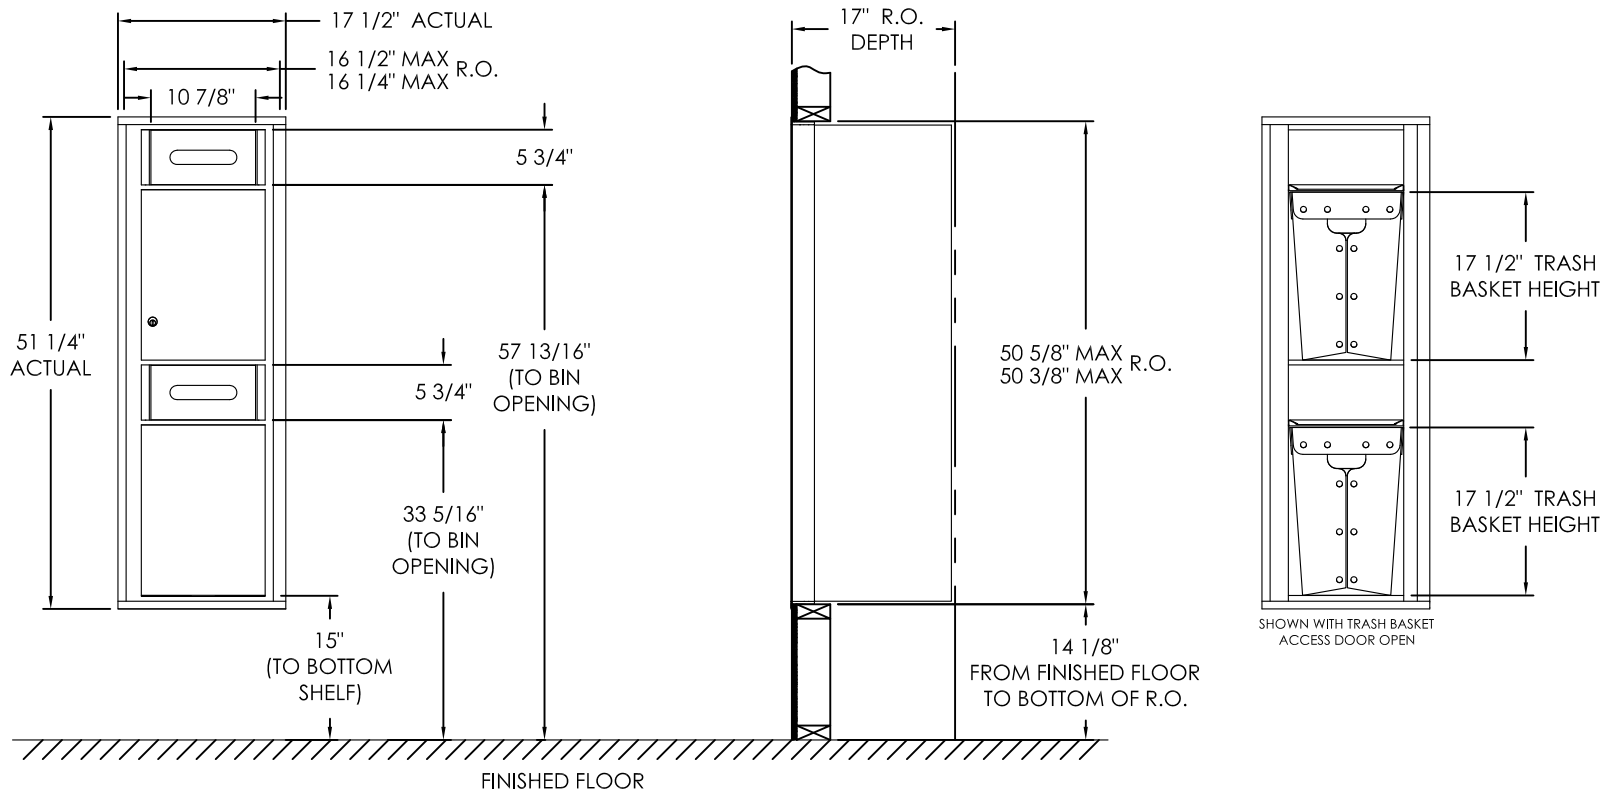

# versatile™ 4C Trash/Recycling Bin, 4C14S-BIN

**Notes:**

1. 4C Trash/Recycling Bins are for private application only / not USPS Approved.
2. Module may be recessed, surface, or pedestal mounted and coordinates with Florence 4C mailbox modules, see installation manual for details.
3. Includes (2) trash/recycling compartments, (2) 10-gallon trash baskets made of recycled plastic and customized to compartments (Note: trash bag furnished by others).

PRODUCT SERIES: VERSATILE™ 4C TRASH/RECYCLING BIN

**FLORENCE**  
**CORPORATION**

5935 Corporate Drive • Manhattan, KS 66503  
 800.275.1747 • www.florencemailboxes.com

|                |             |               |          |
|----------------|-------------|---------------|----------|
| MODEL          | 4C14S-BIN   | REV           | B        |
| SCALE          | NONE        | LAST REV DATE | 07/08/19 |
| DRAWING NUMBER | 4C14S-BINCS | DRAWN BY      | RAK      |