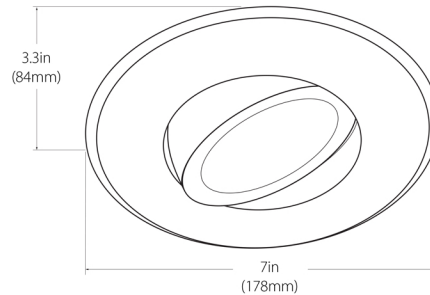

## 5"- 6" LED DOWNLIGHT GIMBAL

### DIMENSIONS

### TRIM OPTIONS

The DLG56 is the perfect LED downlight for directional accent lighting. Its easy to use twist-and-turn design allows for fine adjustment of the gimbal position. The 360 degrees of rotation and 35 degrees of adjustable tilt in both directions makes the DLG suitable for sloped ceilings and wall wash. The sleek design enhances any interior space with its flush mounting and aesthetic appeal.

### ORDERING INFORMATION

Example: DLG56-10-120-3K-WH

Series	Version	Voltage	CCT's	Trim Color
DLG56	10 (v 1.0)	120 (V)	2K (2700)	WH (white)
			3K (3000)	BK (black)*
			4K (4000)	NK (nickel)*
				OB (oil-rubbed bronze)*