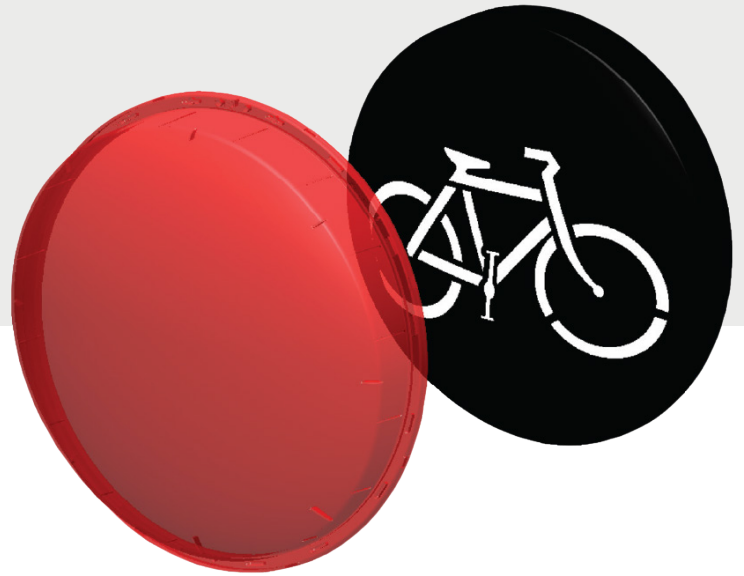

GTX™ LED Signal Modules Internal Masks

200mm (8 in) and 300mm (12 in)
Central Light Source

Project Name _____

Date _____ Type _____

Notes _____

Figure A

Figure B

Figure C

Figure D

Figure E

Figure F

Figure G

Figure H

Figure I

Figure J

Figure K