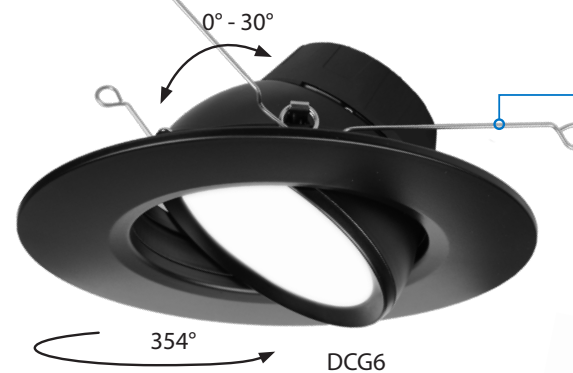

DCG Select

Recessed **LED** Gimbal Downlight

NICOR[®]

DCG - Select

Recessed LED Gimbal Downlight

The DCG Recessed LED Gimbal Downlight Series provides an economical and straightforward solution for transitioning from traditional incandescent lighting to a durable, energy-efficient LED system. Its user-friendly twist-and-turn mechanism ensures precise gimbal positioning, offering up to 350° of rotation and 30° of adjustable tilt for the 4" version and up to 354° of rotation and 30° of adjustable tilt for the 6" model, making it a versatile solution for sloped ceilings and wall wash applications. With its sleek, flush-mounted design, the DCG not only delivers exceptional functionality but also enhances the aesthetic appeal of any interior space.

Dimensions

FEATURES

Steel Torsion Springs (DCG6)

Compatible with most 5" & 6" recessed housings with a fully captured, steel v-spring mounting system.

IDEAL Connector Base

Comes with IDEAL quick-connect and Edison adapter; GU24 sold separately

New Compact Size

Features an integrated driver, perfect for IC-rated and shallow housings.

Polymer Construction

Durable, lightweight, and resistant to rust.

Steel Friction Clips (DCG4)

Compatible with 4" recessed housings using a steel, friction clip mounting system.

CRI 90+
R9 >50

Lumens
700/900

Lifetime
>54,000 hrs

Beam Angle
90°/99°

Selectable CCT

External switch on the back allows easy CCTs Selection: 2700K, 3000K, 3500K, 4000K, or 5000K

Ordering Information		Example: DCG43120SWH		
Series	Version	Voltage	CCTs	Finish
DCG4 (4")	3	120	S (Select: 27/30/35/40/50K)	WH
DCG6 (6")				BK