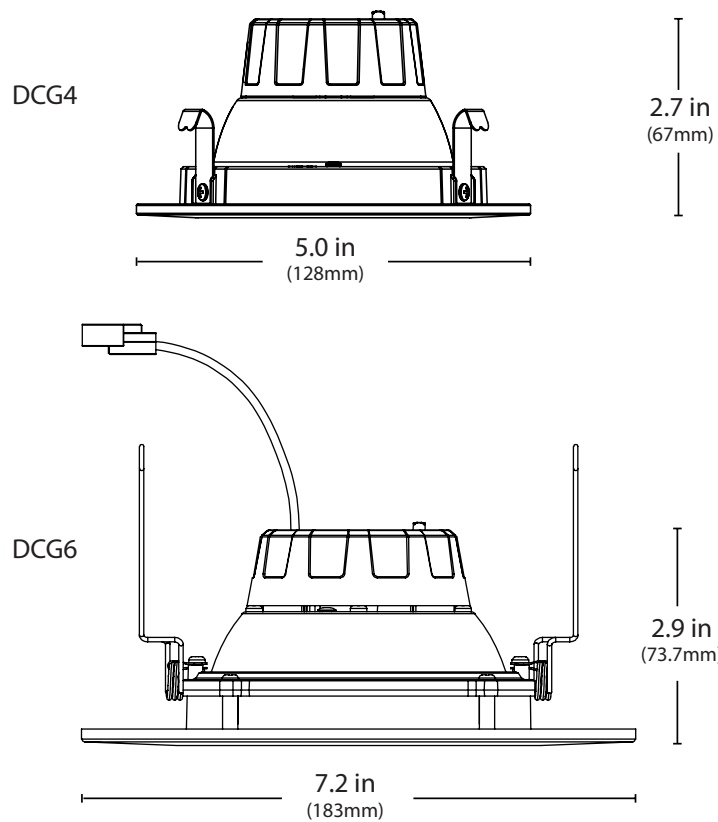

DCG Select

Recessed **LED** Gimbal Downlight

NICOR[®]

DCG - Select

Recessed LED Gimbal Downlight

The DCG Recessed LED Gimbal Downlight Series provides an economical and straightforward solution for transitioning from traditional incandescent lighting to a durable, energy-efficient LED system. Its user-friendly twist-and-turn mechanism ensures precise gimbal positioning, offering up to 350° of rotation and 30° of adjustable tilt for the 4" version and up to 354° of rotation and 30° of adjustable tilt for the 6" model, making it a versatile solution for sloped ceilings and wall wash applications. With its sleek, flush-mounted design, the DCG not only delivers exceptional functionality but also enhances the aesthetic appeal of any interior space.

Dimensions

FEATURES

Steel Torsion Springs (DCG6)

Compatible with most 5" & 6" recessed housings with a fully captured, steel v-spring mounting system.

IDEAL Connector Base

Comes with IDEAL quick-connect and Edison adapter; GU24 sold separately

New Compact Size

Features an integrated driver, perfect for IC-rated and shallow housings.

Polymer Construction

Durable, lightweight, and resistant to rust.

Steel Friction Clips (DCG4)

Compatible with 4" recessed housings using a steel, friction clip mounting system.