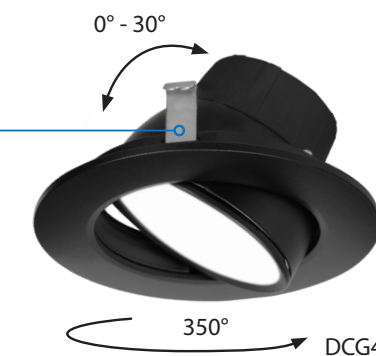

DCG Select

Recessed **LED** Gimbal Downlight

NICOR[®]

DCG - Select

Recessed LED Gimbal Downlight

The DCG Recessed LED Gimbal Downlight Series provides an economical and straightforward solution for transitioning from traditional incandescent lighting to a durable, energy-efficient LED system. Its user-friendly twist-and-turn mechanism ensures precise gimbal positioning, offering up to 350° of rotation and 30° of adjustable tilt for the 4" version and up to 354° of rotation and 30° of adjustable tilt for the 6" model, making it a versatile solution for sloped ceilings and wall wash applications. With its sleek, flush-mounted design, the DCG not only delivers exceptional functionality but also enhances the aesthetic appeal of any interior space.

Dimensions

FEATURES

Steel Torsion Springs (DCG6)

Compatible with most 5" & 6" recessed housings with a fully captured, steel v-spring mounting system.

IDEAL Connector Base

Comes with IDEAL quick-connect and Edison adapter; GU24 sold separately

New Compact Size

Features an integrated driver, perfect for IC-rated and shallow housings.

Polymer Construction

Durable, lightweight, and resistant to rust.

Steel Friction Clips (DCG4)

Compatible with 4" recessed housings using a steel, friction clip mounting system.

CRI 90+
R9 >50

Lumens
700/900

Lifetime
>54,000 hrs

Beam Angle
90°/99°

Selectable CCT

External switch on the back allows easy CCTs Selection: 2700K, 3000K, 3500K, 4000K, or 5000K

Ordering Information		Example: DCG43120SWH		
Series	Version	Voltage	CCTs	Finish
DCG4 (4")	3	120	S (Select: 27/30/35/40/50K)	WH
DCG6 (6")				BK