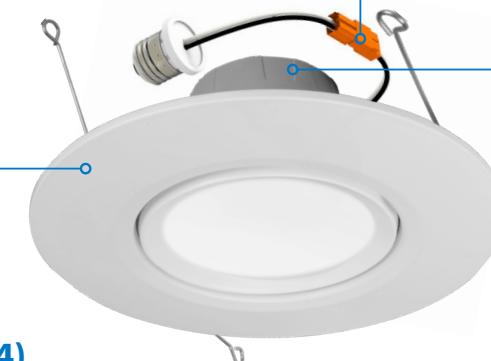

DCG Select

Recessed **LED** Gimbal Downlight

NICOR[®]

DCG - Select

Recessed LED Gimbal Downlight

The DCG Recessed LED Gimbal Downlight Series provides an economical and straightforward solution for transitioning from traditional incandescent lighting to a durable, energy-efficient LED system. Its user-friendly twist-and-turn mechanism ensures precise gimbal positioning, offering up to 350° of rotation and 30° of adjustable tilt for the 4" version and up to 354° of rotation and 30° of adjustable tilt for the 6" model, making it a versatile solution for sloped ceilings and wall wash applications. With its sleek, flush-mounted design, the DCG not only delivers exceptional functionality but also enhances the aesthetic appeal of any interior space.

Dimensions

FEATURES

Steel Torsion Springs (DCG6)

Compatible with most 5" & 6" recessed housings with a fully captured, steel v-spring mounting system.

IDEAL Connector Base

Comes with IDEAL quick-connect and Edison adapter; GU24 sold separately

New Compact Size

Features an integrated driver, perfect for IC-rated and shallow housings.

Polymer Construction

Durable, lightweight, and resistant to rust.

Steel Friction Clips (DCG4)

Compatible with 4" recessed housings using a steel, friction clip mounting system.