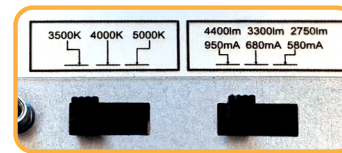

Lumination

LBP

Back-Lit Flat Panel

Slim, Low Profile

Ultra thin and nonobstructive profile promoting a clean design aesthetic.

Field Selectable

Integral CCT switch allows color temperature to be adjusted on the fly even after in-field installation.

Clean Ceilings Without Breaking the Bank

The Lumination Back-Lit Panel (LBP) features field selectable CCT and lumen outputs to provide maximum flexibility. The LBP comes in three sizes including 1x4, 2x2 and 2x4 to fit any hung ceiling space. The slim design allows for easy installation and perfect fit when space is a concern.

Size: 1x4, 2x2, 2x4
Lens: Acrylic
Finish: Matte White
Color Temp: Selectable; 3500/4000/5000K
CRI: 80
Lumen Output: 2750 - 5700lm
Efficacy: 115 - 123 LPW

Dimming: Standard 0-10VDC, 1%
Voltage: 120/277V
Ratings: Wet Rated, IC Rated
Mounting: Integral T-Bar clips for grid ceiling. Surface Mount and Flange Kits available