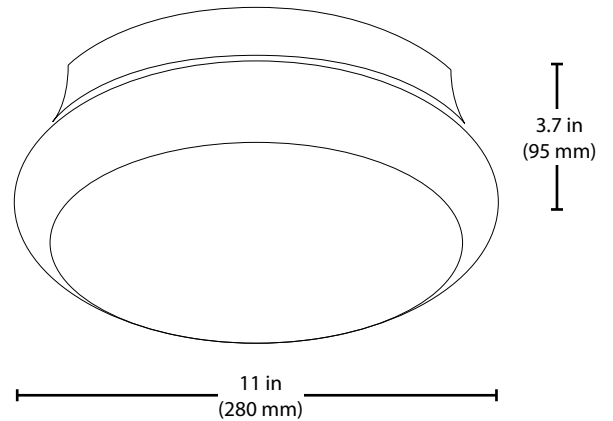

30001

11" LED Decorative Outdoor Ceiling

Product Description

This LED decorative fixture combines a classic white finish with a stylish 11" round frame to add style and charm to your home or office. This surface mount fixture provides 1200 lumens of illumination in residential and light commercial applications and is ideal for use in foyers, hallways, bedrooms, offices, utility work areas, stairways and many other rooms in the house.

Details

- Input Voltage: 120V
- Watts: 16W
- Lumens: 1200
- Color Temp: 4000K, 5000K
- Housing: Polycarbonate housing and shade
- Finish: White

Project

Catalog

Type

Date

Ordering Information

Example: 30001-LED-WH-50K

Series	Lamp Type	Finish	CCT
30001	LED	WH (White)	40K (4000 K)
			50K (5000 K)