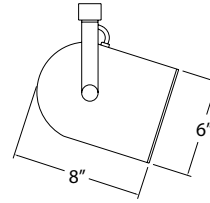

TRACK LIGHTING

LINE VOLTAGE HEADS

TRACK LIGHTING

Trim	Ordering Info	Dimensions	Specifications

**ROUND BACK CYLINDER
STEM MOUNT • 75W • 120 VAC | BR30/PAR38**

ROUND BACK CYLINDER • 150W • 120 VAC | BR40/PAR38

**ROUND BACK CYLINDER
WHITE BAFFLE • 50W • 120 VAC | R20/PAR20**

**ROUND BACK CYLINDER
WHITE BAFFLE • 75W • 120 VAC | BR30/PAR30**

**FLAT BACK CYLINDER
WHITE BAFFLE • 50W • 120 VAC | R20/PAR20**

ROUND BACK CYLINDER • 50W • 120 VAC | R20/PAR20