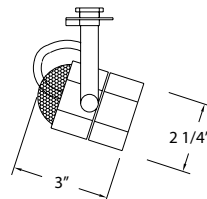

TRACK LIGHTING

LOW VOLTAGE HEADS

Fixture

Ordering Info

Specifications

TRACK LIGHTING

LOW VOLTAGE HEAD
TRANSFORMER INCLUDED • 50W | 12V/MR16

LOW VOLTAGE BARN DOOR
TRANSFORMER INCLUDED • 50W | 12V/MR16

LOW VOLTAGE HEAD
TRANSFORMER INCLUDED • 50W | 12V/MR16

LOW VOLTAGE HEAD
TRANSFORMER INCLUDED • 50W | 12V/MR16

LOW VOLTAGE MESH
TRANSFORMER INCLUDED • 50W | 12V/MR16

LOW VOLTAGE HEAD
TRANSFORMER INCLUDED • 50W | 12V/MR16