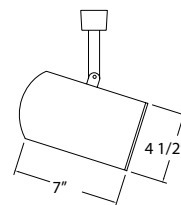

TRACK LIGHTING

LINE VOLTAGE HEADS

Fixture	Ordering Info	Dimensions	Specifications

STEP CYLINDER
BLACK BAFFLE • 75W • 120 VAC | BR30/PAR30

LINE VOLTAGE HEAD • 75W • 120 VAC | MR16

ROUND BACK CYLINDER
STEM MOUNT • WHITE BAFFLE • 75W • 120 VAC | BR30/PAR30

STEP CYLINDER • 50W • 120 VAC | R20/PAR20

UNIVERSAL LAMPHOLDER • 150W • 120 VAC | R/BR/PARTYPE

STEP CYLINDER • 75W • 120 VAC | BR30/PAR30