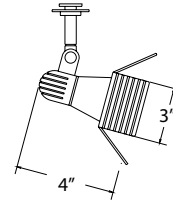

12038WH
White

LOW VOLTAGE HEAD
TRANSFORMER INCLUDED • 50W | 12V/MR16