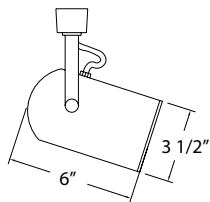

TRACK LIGHTING

LINE VOLTAGE HEADS

TRACK LIGHTING

Trim	Ordering Info	Dimensions	Specifications

**ROUND BACK CYLINDER
STEM MOUNT • 75W • 120 VAC | BR30/PAR38**

ROUND BACK CYLINDER • 150W • 120 VAC | BR40/PAR38

**ROUND BACK CYLINDER
WHITE BAFFLE • 50W • 120 VAC | R20/PAR20**

**ROUND BACK CYLINDER
WHITE BAFFLE • 75W • 120 VAC | BR30/PAR30**

**FLAT BACK CYLINDER
WHITE BAFFLE • 50W • 120 VAC | R20/PAR20**

ROUND BACK CYLINDER • 50W • 120 VAC | R20/PAR20