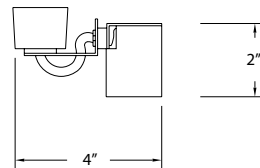

TRACK LIGHTING

LINE VOLTAGE HEADS

Fixture	Ordering Info	Dimensions	Specifications

ROUND BACK CYLINDER • 75W • 120 VAC | BR30/PAR30

HALOGEN PAR FIXTURE • 50W • 120 VAC | PAR20

FLAT BACK CYLINDER • 50W • 120 VAC | R20/PAR20

FLAT BACK CYLINDER • 75W • 120 VAC | BR30/PAR30

UNIVERSAL LAMPHOLDER • 150W • 120 VAC | R/BR/PARTYPE