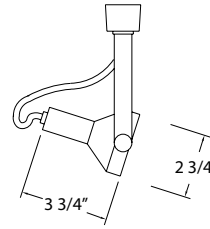

TRACK LIGHTING

LINE VOLTAGE HEADS

TRACK LIGHTING

Fixture	Ordering Info	Dimensions	Specifications

GIMBAL RING • 150W • 120 VAC | PAR38

GIMBAL RING • 50W • 120 VAC | PAR20

GIMBAL RING • 75W • 120 VAC | PAR30

GIMBAL RING • 50W • 120 VAC | PAR20

HALOGEN PAR FIXTURE • 50W • 120 VAC | R20/PAR20

**STEP CYLINDER
BLACK BAFFLE • 50W • 120 VAC | R20/PAR20**