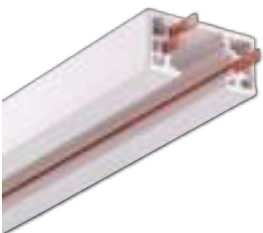

11004WH4HEAD
White

4 LIGHT 4' TRACK PACK
75W • 120 VAC | 4 PAR30
With floating feed and mounting hardware

11004NK4HEAD
Nickel

TRACK LIGHTING

LINEAR TRACK

3 WIRE SURFACE TRACK SECTIONS

20 AMP MAX.

- | | | | |
|------------------------------------|------------------------------------|------------------------------------|------------------------------------|
| 10002BK (2' Black) | 10004BK (4' Black) | 10006BK (6' Black) | 10008BK (8' Black) |
| 10002NK (2' Brushed Nickel) | 10004NK (4' Brushed Nickel) | 10006NK (6' Brushed Nickel) | 10008NK (8' Brushed Nickel) |
| 10002WH (2' White) | 10004WH (4' White) | 10006WH (6' White) | 10008WH (8' White) |