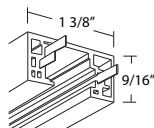

STEP 1

Identify the positive conductor on the fixture.