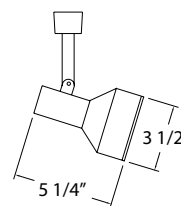

TRACK LIGHTING

LINE VOLTAGE HEADS

Fixture	Ordering Info	Dimensions	Specifications

STEP CYLINDER
BLACK BAFFLE • 75W • 120 VAC | BR30/PAR30

LINE VOLTAGE HEAD • 75W • 120 VAC | MR16

ROUND BACK CYLINDER
STEM MOUNT • WHITE BAFFLE • 75W • 120 VAC | BR30/PAR30

STEP CYLINDER • 50W • 120 VAC | R20/PAR20

UNIVERSAL LAMPHOLDER • 150W • 120 VAC | R/BR/PARTYPE

STEP CYLINDER • 75W • 120 VAC | BR30/PAR30