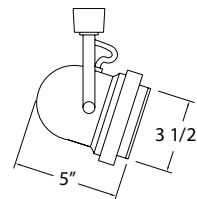

TRACK LIGHTING

LINE VOLTAGE HEADS

TRACK LIGHTING

Fixture	Ordering Info	Dimensions	Specifications

GIMBAL RING • 150W • 120 VAC | PAR38

GIMBAL RING • 50W • 120 VAC | PAR20

GIMBAL RING • 75W • 120 VAC | PAR30

GIMBAL RING • 50W • 120 VAC | PAR20

HALOGEN PAR FIXTURE • 50W • 120 VAC | R20/PAR20

**STEP CYLINDER
BLACK BAFFLE • 50W • 120 VAC | R20/PAR20**