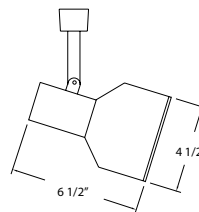

Fixture	Ordering Info	Dimensions	Specifications
---------	---------------	------------	----------------

10405WH
White

STEP CYLINDER
BLACK BAFFLE • 75W • 120 VAC | BR30/PAR30

LINE VOLTAGE HEAD • 75W • 120 VAC | MR16