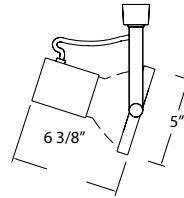

TRACK LIGHTING

LINE VOLTAGE HEADS

TRACK LIGHTING

Fixture	Ordering Info	Dimensions	Specifications

GIMBAL RING • 150W • 120 VAC | PAR38

GIMBAL RING • 50W • 120 VAC | PAR20

GIMBAL RING • 75W • 120 VAC | PAR30

GIMBAL RING • 50W • 120 VAC | PAR20

HALOGEN PAR FIXTURE • 50W • 120 VAC | R20/PAR20

**STEP CYLINDER
BLACK BAFFLE • 50W • 120 VAC | R20/PAR20**