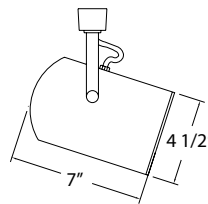

TRACK LIGHTING

LINE VOLTAGE HEADS

TRACK LIGHTING

Trim	Ordering Info	Dimensions	Specifications

**ROUND BACK CYLINDER
STEM MOUNT • 75W • 120 VAC | BR30/PAR38**

ROUND BACK CYLINDER • 150W • 120 VAC | BR40/PAR38

**ROUND BACK CYLINDER
WHITE BAFFLE • 50W • 120 VAC | R20/PAR20**

**ROUND BACK CYLINDER
WHITE BAFFLE • 75W • 120 VAC | BR30/PAR30**

**FLAT BACK CYLINDER
WHITE BAFFLE • 50W • 120 VAC | R20/PAR20**

ROUND BACK CYLINDER • 50W • 120 VAC | R20/PAR20