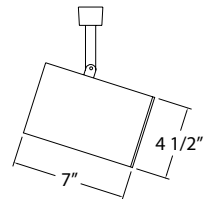

TRACK LIGHTING

LINE VOLTAGE HEADS

Fixture	Ordering Info	Dimensions	Specifications

ROUND BACK CYLINDER • 75W • 120 VAC | BR30/PAR30

HALOGEN PAR FIXTURE • 50W • 120 VAC | PAR20

FLAT BACK CYLINDER • 50W • 120 VAC | R20/PAR20

FLAT BACK CYLINDER • 75W • 120 VAC | BR30/PAR30

UNIVERSAL LAMPHOLDER • 150W • 120 VAC | R/BR/PARTYPE