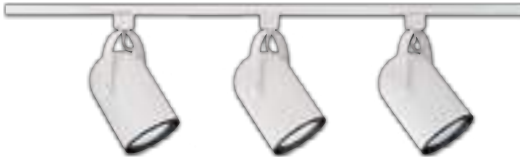

10989WH
White

3 LIGHT 4' TRACK PACK
BLACK BAFFLE- 75W - 120 VAC | 3 R30/PAR30
With floating feed and mounting hardware
Lamps not included