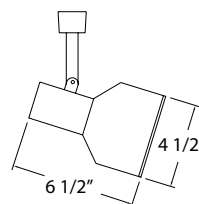

TRACK LIGHTING

LINE VOLTAGE HEADS

Fixture	Ordering Info	Dimensions	Specifications

STEP CYLINDER
BLACK BAFFLE • 75W • 120 VAC | BR30/PAR30

LINE VOLTAGE HEAD • 75W • 120 VAC | MR16

ROUND BACK CYLINDER
STEM MOUNT • WHITE BAFFLE • 75W • 120 VAC | BR30/PAR30

STEP CYLINDER • 50W • 120 VAC | R20/PAR20

UNIVERSAL LAMPHOLDER • 150W • 120 VAC | R/BR/PARTYPE

STEP CYLINDER • 75W • 120 VAC | BR30/PAR30