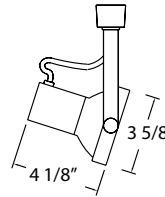

TRACK LIGHTING

LINE VOLTAGE HEADS

TRACK LIGHTING

Fixture	Ordering Info	Dimensions	Specifications

GIMBAL RING • 150W • 120 VAC | PAR38

GIMBAL RING • 50W • 120 VAC | PAR20

GIMBAL RING • 75W • 120 VAC | PAR30

GIMBAL RING • 50W • 120 VAC | PAR20

HALOGEN PAR FIXTURE • 50W • 120 VAC | R20/PAR20

**STEP CYLINDER
BLACK BAFFLE • 50W • 120 VAC | R20/PAR20**