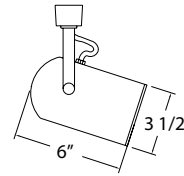

TRACK LIGHTING

LINE VOLTAGE HEADS

TRACK LIGHTING

Trim	Ordering Info	Dimensions	Specifications

**ROUND BACK CYLINDER
STEM MOUNT • 75W • 120 VAC | BR30/PAR38**

ROUND BACK CYLINDER • 150W • 120 VAC | BR40/PAR38

**ROUND BACK CYLINDER
WHITE BAFFLE • 50W • 120 VAC | R20/PAR20**

**ROUND BACK CYLINDER
WHITE BAFFLE • 75W • 120 VAC | BR30/PAR30**

**FLAT BACK CYLINDER
WHITE BAFFLE • 50W • 120 VAC | R20/PAR20**

ROUND BACK CYLINDER • 50W • 120 VAC | R20/PAR20