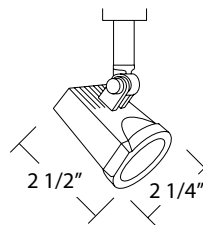

ROUND BACK CYLINDER
STEM MOUNT • WHITE BAFFLE • 75W • 120 VAC | BR30/PAR30