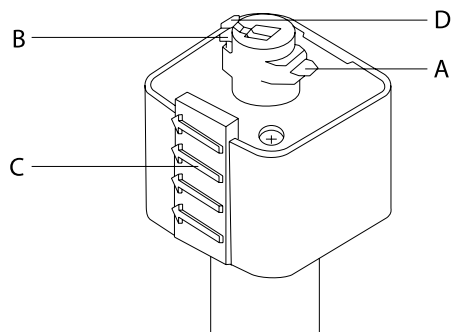

STEP 1

Identify the positive conductor on the fixture.

STEP 3

Release the spring-loaded positive latch with embossed polarity arrows to secure the track heads to the track.

STEP 2

Insert into track and turn positive conductor from the track head to the positive conductor on track.