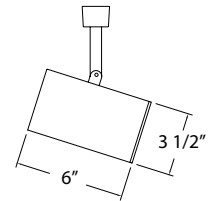

TRACK LIGHTING

LINE VOLTAGE HEADS

Fixture	Ordering Info	Dimensions	Specifications

ROUND BACK CYLINDER • 75W • 120 VAC | BR30/PAR30

HALOGEN PAR FIXTURE • 50W • 120 VAC | PAR20

FLAT BACK CYLINDER • 50W • 120 VAC | R20/PAR20

FLAT BACK CYLINDER • 75W • 120 VAC | BR30/PAR30

UNIVERSAL LAMPHOLDER • 150W • 120 VAC | R/BR/PARTYPE