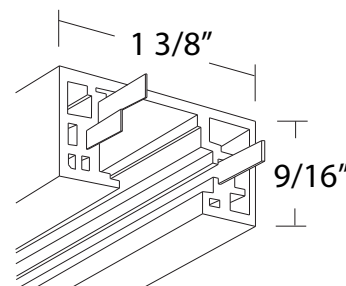

- A. Copper contacts provide the best electrical conductivity possible.
- B. True, positive electrical ground.
- C. Spring-loaded positive latch with embossed polarity arrows secures track fixtures to track.
- D. Positive (hot) conductor.