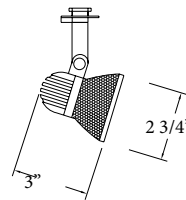

12038WH
White

12038BK
Black

LOW VOLTAGE HEAD
TRANSFORMER INCLUDED • 50W | 12V/MR16

12055WH
White

12055BK
Black

LOW VOLTAGE HEAD
TRANSFORMER INCLUDED • 50W | 12V/MR16

12630WH
White

LOW VOLTAGE MESH
TRANSFORMER INCLUDED • 50W | 12V/MR16