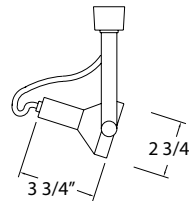

TRACK LIGHTING

LINE VOLTAGE HEADS

TRACK LIGHTING

Fixture	Ordering Info	Dimensions	Specifications

GIMBAL RING • 150W • 120 VAC | PAR38

GIMBAL RING • 50W • 120 VAC | PAR20

GIMBAL RING • 75W • 120 VAC | PAR30

GIMBAL RING • 50W • 120 VAC | PAR20

HALOGEN PAR FIXTURE • 50W • 120 VAC | R20/PAR20

**STEP CYLINDER
BLACK BAFFLE • 50W • 120 VAC | R20/PAR20**