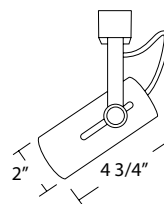

TRACK LIGHTING

LINE VOLTAGE HEADS

Fixture	Ordering Info	Dimensions	Specifications

STEP CYLINDER
BLACK BAFFLE • 75W • 120 VAC | BR30/PAR30

LINE VOLTAGE HEAD • 75W • 120 VAC | MR16

ROUND BACK CYLINDER
STEM MOUNT • WHITE BAFFLE • 75W • 120 VAC | BR30/PAR30

STEP CYLINDER • 50W • 120 VAC | R20/PAR20

UNIVERSAL LAMPHOLDER • 150W • 120 VAC | R/BR/PARTYPE

STEP CYLINDER • 75W • 120 VAC | BR30/PAR30