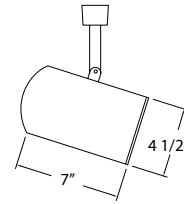

TRACK LIGHTING

LINE VOLTAGE HEADS

TRACK LIGHTING

Trim	Ordering Info	Dimensions	Specifications

**ROUND BACK CYLINDER
STEM MOUNT • 75W • 120 VAC | BR30/PAR38**

ROUND BACK CYLINDER • 150W • 120 VAC | BR40/PAR38

**ROUND BACK CYLINDER
WHITE BAFFLE • 50W • 120 VAC | R20/PAR20**

**ROUND BACK CYLINDER
WHITE BAFFLE • 75W • 120 VAC | BR30/PAR30**

**FLAT BACK CYLINDER
WHITE BAFFLE • 50W • 120 VAC | R20/PAR20**

ROUND BACK CYLINDER • 50W • 120 VAC | R20/PAR20