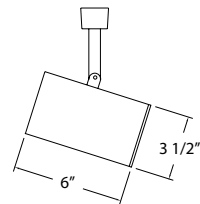

TRACK LIGHTING

LINE VOLTAGE HEADS

TRACK LIGHTING

Trim	Ordering Info	Dimensions	Specifications

**ROUND BACK CYLINDER
STEM MOUNT • 75W • 120 VAC | BR30/PAR38**

ROUND BACK CYLINDER • 150W • 120 VAC | BR40/PAR38

**ROUND BACK CYLINDER
WHITE BAFFLE • 50W • 120 VAC | R20/PAR20**

**ROUND BACK CYLINDER
WHITE BAFFLE • 75W • 120 VAC | BR30/PAR30**

**FLAT BACK CYLINDER
WHITE BAFFLE • 50W • 120 VAC | R20/PAR20**

ROUND BACK CYLINDER • 50W • 120 VAC | R20/PAR20