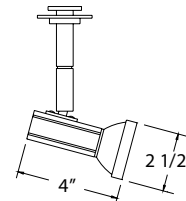

12630WH
White

LOW VOLTAGE MESH
TRANSFORMER INCLUDED • 50W | 12V/MR16