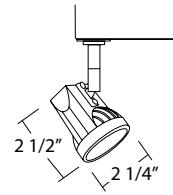

12055WH
White

LOW VOLTAGE HEAD
TRANSFORMER INCLUDED • 50W | 12V/MR16