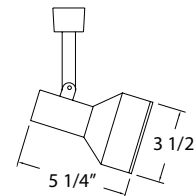

TRACK LIGHTING

LINE VOLTAGE HEADS

TRACK LIGHTING

Fixture	Ordering Info	Dimensions	Specifications

GIMBAL RING • 150W • 120 VAC | PAR38

GIMBAL RING • 50W • 120 VAC | PAR20

GIMBAL RING • 75W • 120 VAC | PAR30

GIMBAL RING • 50W • 120 VAC | PAR20

HALOGEN PAR FIXTURE • 50W • 120 VAC | R20/PAR20

**STEP CYLINDER
BLACK BAFFLE • 50W • 120 VAC | R20/PAR20**