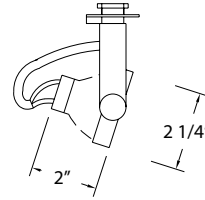

12037BK
Black

LOW VOLTAGE BARN DOOR
TRANSFORMER INCLUDED • 50W | 12V/MR16