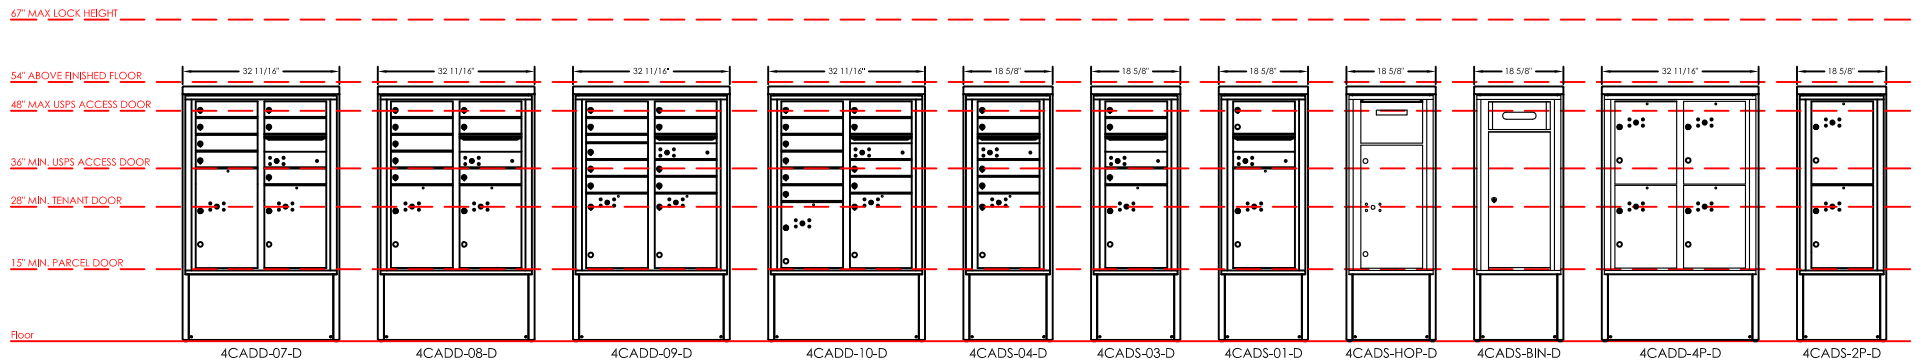

versatile™ 4C Depot Family

NOTES:

1. Depot cabinet design ensures compliance with USPS STD-4C mailbox installation regulations.
2. Accommodates all 4C front-loading modules for heights listed.
3. Depot cabinet assembled complete in factory.
4. Depot ships complete with 4C front-loading module installed.
5. May be installed outside or inside - see foundation specification details in installation manual.

versatile™ 4C Depot, Fully Accessible Mailbox Suites

6 Door High Suite

ADA/10 High Suite

NOTES:

1. All mailbox and parcel locker modules shown meet USPS Installation and Fair Housing accessibility requirements.