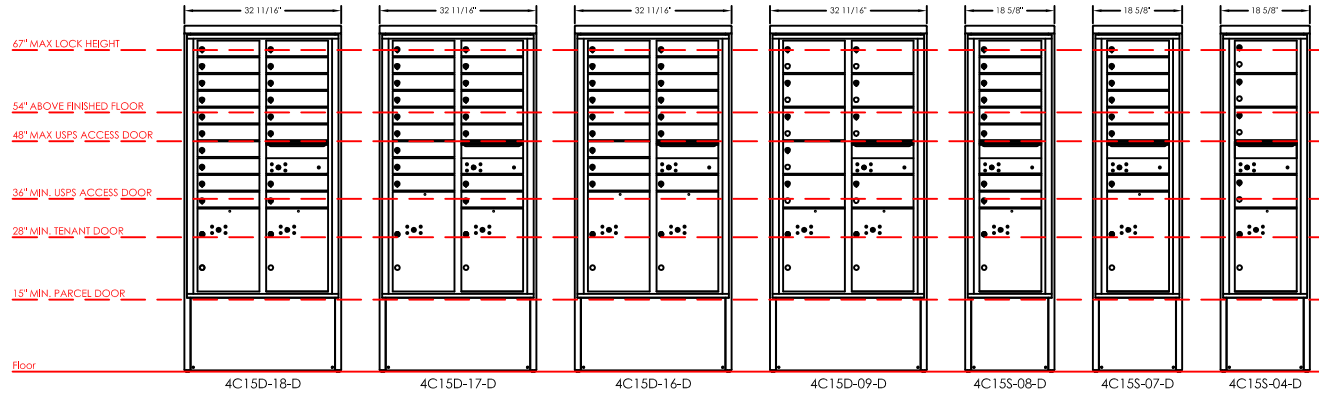

versatile™ 4C Depot, 15 Door High Suite

NOTES:

1. Modules noted with an asterisk (*) do not meet USPS installation specifications but may be used for private delivery.

PRODUCT SERIES: VERSATILE™ 4C DEPOT FAMILY

FLORENCE
CORPORATION

5935 Corporate Drive • Manhattan, KS 66503
800.275.1747 • www.florencelockers.com

MODEL	DEPOT	REV	C
SCALE	1:40	LAST REV DATE	3/8/2021
DRAWING NUMBER		DRAWN BY	
DEPFAMILY		NBC