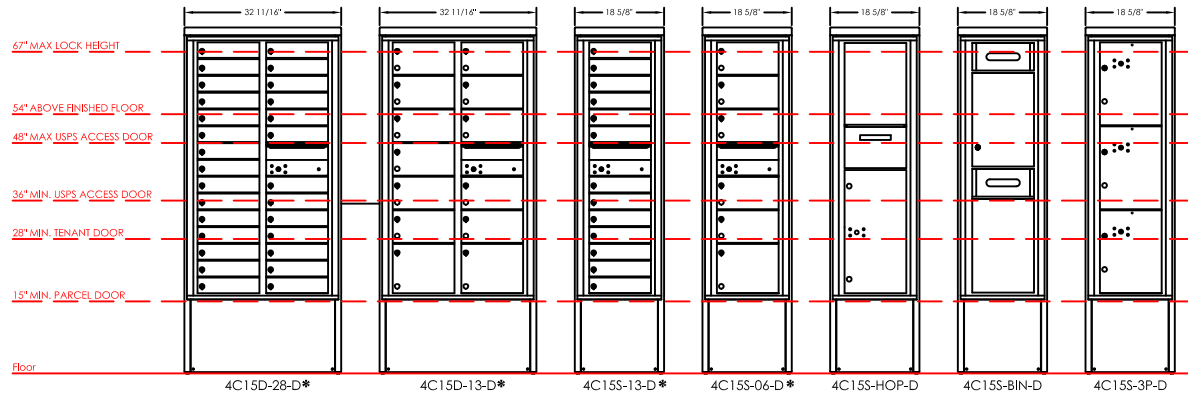

versatile™ 4C Depot, 15 Door High Suite

NOTES:

1. Modules noted with an asterisk (*) do not meet USPS installation specifications but may be used for private delivery.

PRODUCT SERIES: VERSATILE™ 4C DEPOT FAMILY

FLORENCE
CORPORATION

5935 Corporate Drive • Manhattan, KS 66503
800.275.1747 • www.florencelockers.com

MODEL	DEPOT	REV	C
SCALE	1:40	LAST REV DATE	3/8/2021
DRAWING NUMBER		DRAWN BY	
DEPFAMILY		NBC