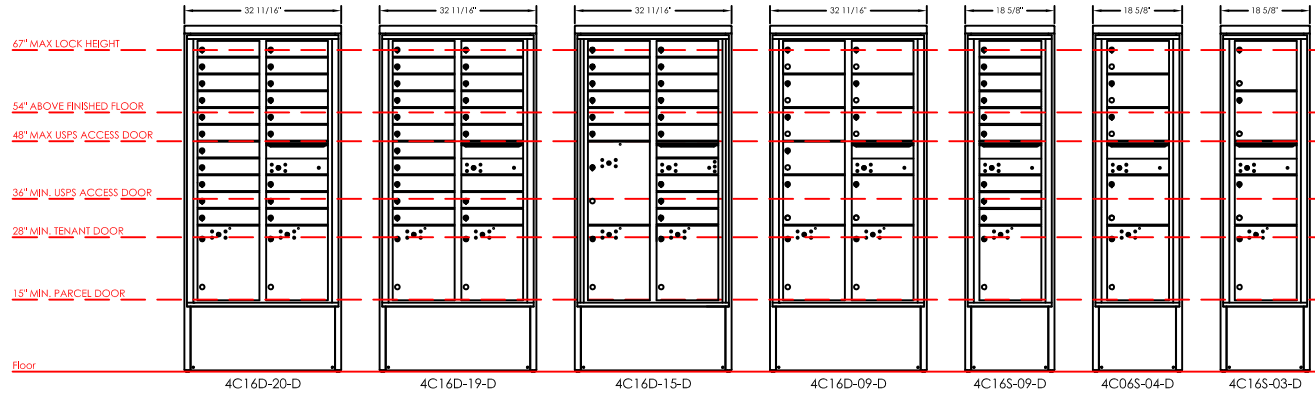

versatile™ 4C Depot, 16 Door High Suite

NOTES:

1. Modules noted with an asterisk (*) do not meet USPS installation specifications but may be used for private delivery.

PRODUCT SERIES: VERSATILE™ 4C DEPOT FAMILY

FLORENCE
CORPORATION

5935 Corporate Drive • Manhattan, KS 66503
800.275.1747 • www.florencelockers.com

MODEL	DEPOT	REV	C
SCALE	1:40	LAST REV DATE	3/8/2021
DRAWING NUMBER		DRAWN BY	
DEPFAMILY		NBC