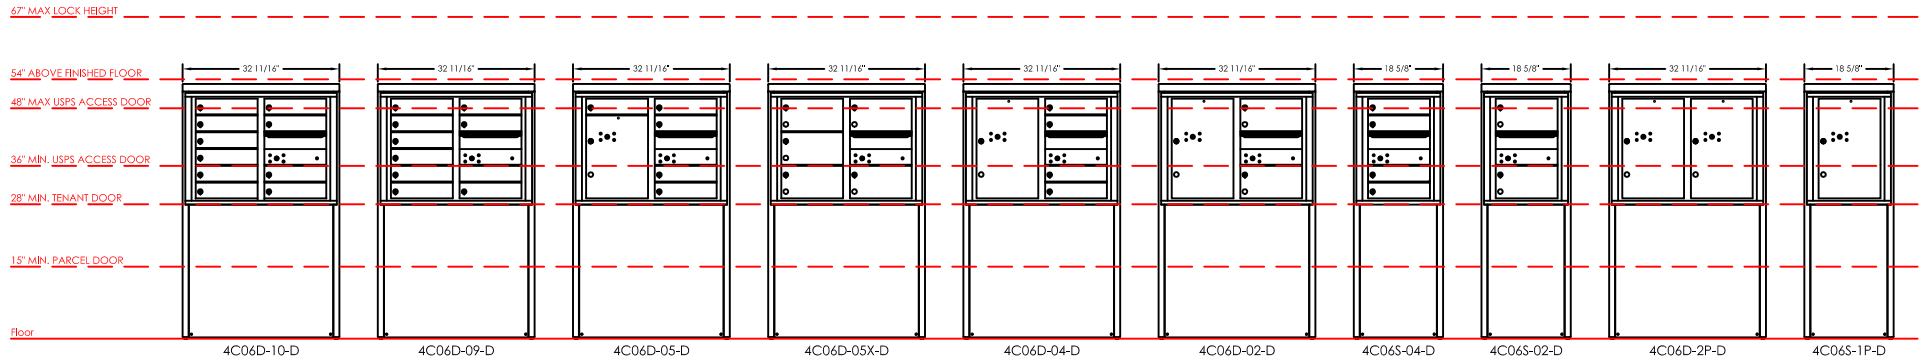

versatile™ 4C Depot Family

NOTES:

1. Depot cabinet design ensures compliance with USPS STD-4C mailbox installation regulations.
2. Accommodates all 4C front-loading modules for heights listed.
3. Depot cabinet assembled complete in factory.
4. Depot ships complete with 4C front-loading module installed.
5. May be installed outside or inside - see foundation specification details in installation manual.

versatile™ 4C Depot, Fully Accessible Mailbox Suites

6 Door High Suite

ADA/10 High Suite

NOTES:

1. All mailbox and parcel locker modules shown meet USPS Installation and Fair Housing accessibility requirements.