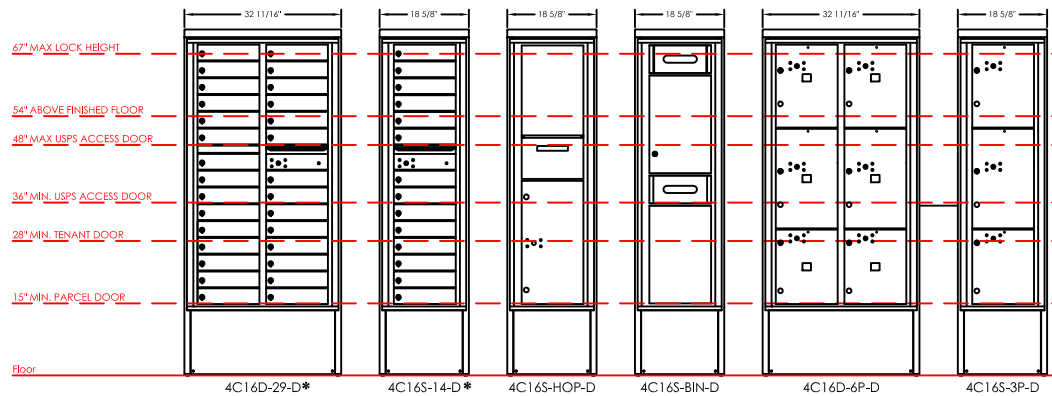

versatile™ 4C Depot, 16 Door High Suite

NOTES:

1. Modules noted with an asterisk (*) do not meet USPS installation specifications but may be used for private delivery.

PRODUCT SERIES: VERSATILE™ 4C DEPOT FAMILY

FLORENCE
CORPORATION

5935 Corporate Drive • Manhattan, KS 66503
800.275.1747 • www.florencelockers.com

MODEL	DEPOT	REV	C
SCALE	1:40	LAST REV DATE	3/8/2021
DRAWING NUMBER		DRAWN BY	
DEPFAMILY		NBC