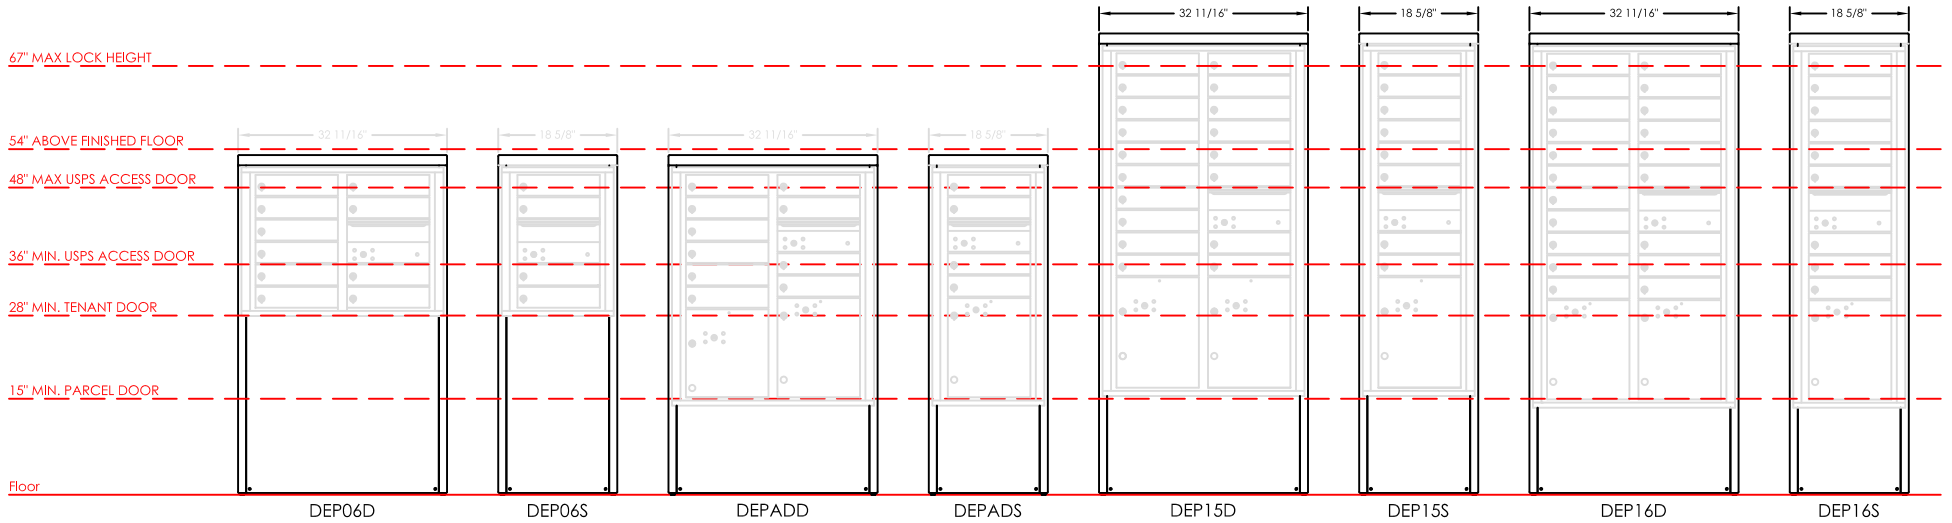

versatile™ 4C Depot Family

NOTES:

1. Depot cabinet design ensures compliance with USPS STD-4C mailbox installation regulations.
2. Accommodates all 4C front-loading modules for heights listed.
3. Depot cabinet assembled complete in factory.
4. Depot ships complete with 4C front-loading module installed.
5. May be installed outside or inside - see foundation specification details in installation manual.

PRODUCT SERIES: VERSATILE™ 4C DEPOT FAMILY

FLORENCE
CORPORATION

5935 Corporate Drive • Manhattan, KS 66503
 800.275.1747 • www.florencelockers.com

MODEL	DEPOT	REV	C
SCALE	1:30	LAST REV DATE	3/8/2021
DRAWING NUMBER		DRAWN BY	
DEPFAMILY		NBC	

versatile™ 4C Depot, Fully Accessible Mailbox Suites

6 Door High Suite

ADA/10 High Suite

NOTES:

1. All mailbox and parcel locker modules shown meet USPS Installation and Fair Housing accessibility requirements.

MODEL	DEPOT	REV	C
SCALE	1:40	LAST REV DATE	3/8/2021
DRAWING NUMBER		DRAWN BY	
DEPFAMILY		NBC	