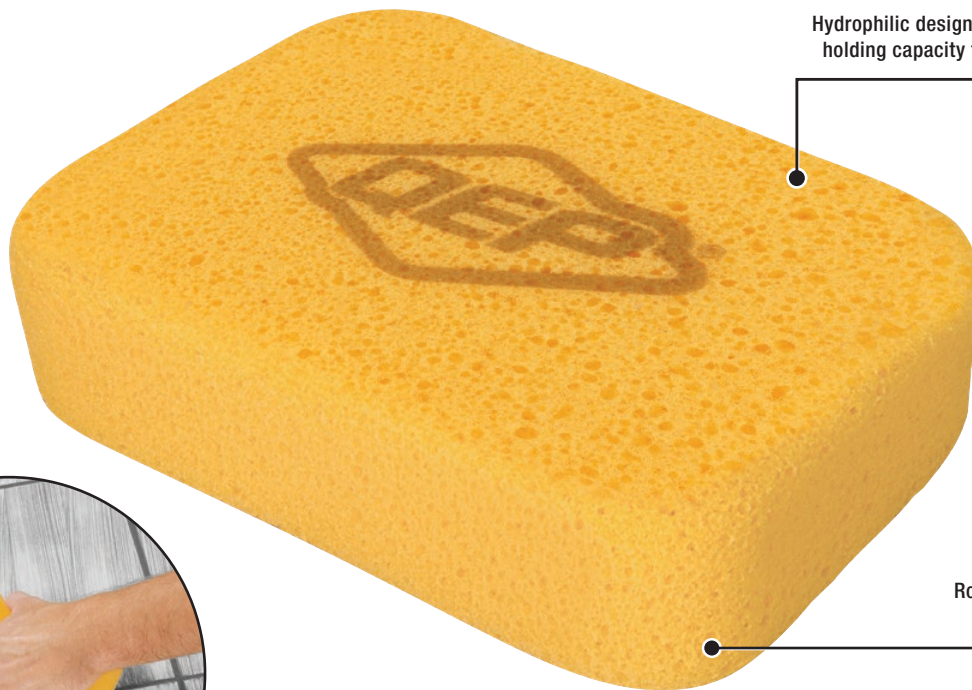

All-Purpose Heavy Duty Sponge

70005-24 / 70005Q-6D / 70005-3VPD
70005D / 70005-750

EFFICIENT
Hydrophilic design provides high water holding capacity for efficient cleaning

SMOOTH
Rounded corner design prevents digging out or marring grout

HEAVY DUTY
Professional, heavy duty sponge with premium density for removing excess grout

Item No.	Packaging Details	Qty / Case
70005-24	Individually bagged	24
70005Q-6D	Value 6 Pack in dump display (24 packs/display unit)	24
70005-3VPD	Floor Display for Heavy Duty All-Purpose Sponge (3-Pack)	84
70005D	Individually bagged in dump display	252
70005-750	750/bale	750

The QEP® Extra Large Multipurpose Sponge is designed to withstand heavy duty cleanup, making it the best sponge for grout cleanup during tile installation. This sponge is absorbent, quickly washes out grout and features rounded corners to prevent digging out or marring grout. This sponge is also great for general purpose cleaning and washing cars and boats. Sponge measures 7.5" x 5.5" x 1.875".