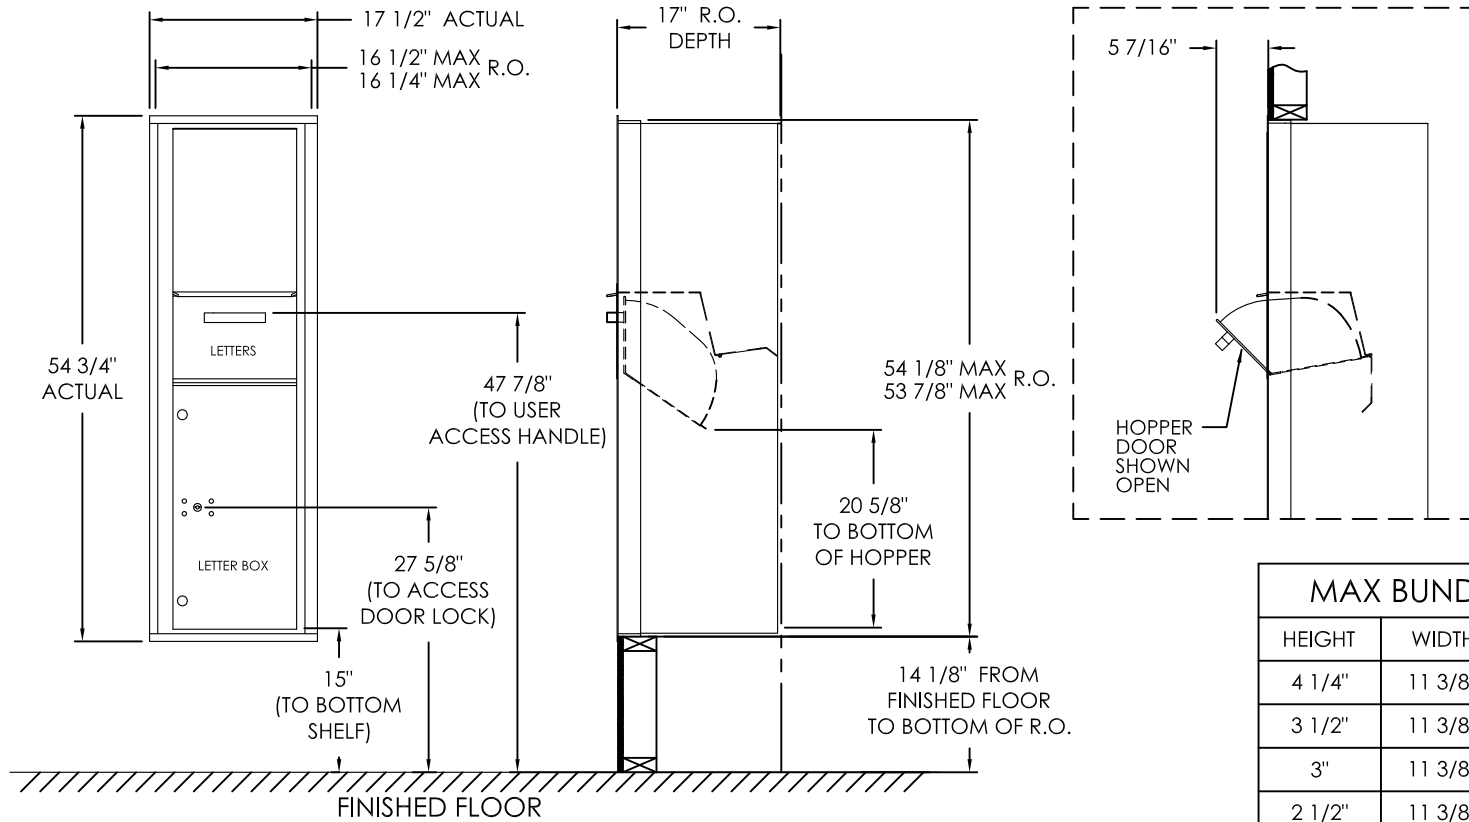

versatile™ 4C Collection Box, 4C15S-HOP

MAX BUNDLE SIZE		
HEIGHT	WIDTH	LENGTH
4 1/4"	11 3/8"	6 1/4"
3 1/2"	11 3/8"	11 1/2"
3"	11 3/8"	14 3/4"
2 1/2"	11 3/8"	14 3/4"

NOTES:

1. 4C Collection boxes are USPS Approved.
2. Module may be recessed, surface, or pedestal mounted and coordinates with Florence versatile™ 4C mailbox modules, see installation manual for details.
3. Collection Box compartment size is 20 5/8" H x 12" W x 15"D.
4. Fixed top panel is for security purposes and is not usable.

PRODUCT SERIES: VERSATILE™ 4C COLLECTION BOX

FLORENCE
CORPORATION

5935 Corporate Drive • Manhattan, KS 66503
 800.275.1747 • www.florencemailboxes.com

MODEL 4C15S-HOP	REV E
SCALE NONE	LAST REV DATE 07/08/19
DRAWING NUMBER 4C15S-HOPCS	DRAWN BY RAK