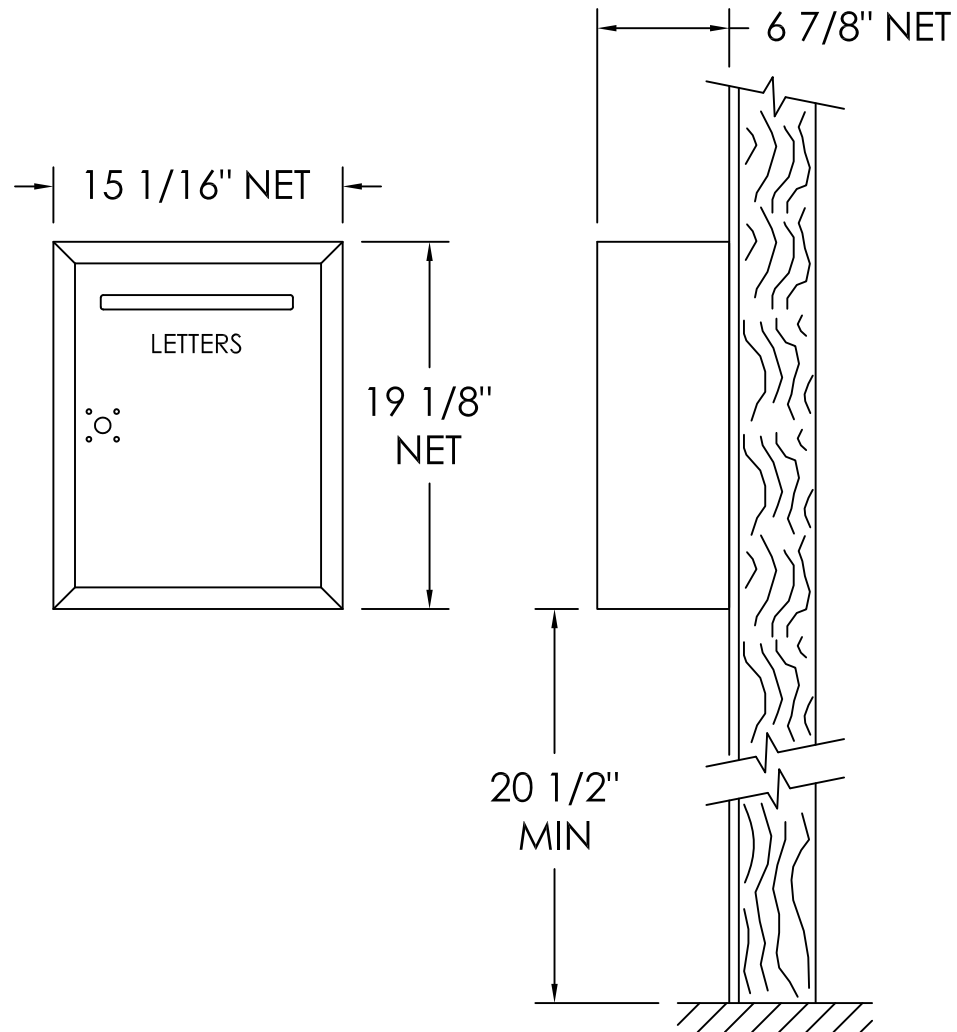

120SM COLLECTION BOX SURFACE MOUNTED

Notes:

1. COLLECTION BOX PREPARED FOR USPS LOCK - STANDARD. OPTIONAL PRIVATE LOCK AVAILABLE.
2. STANDARD SLOT SIZE 3/4" X 10".
3. ENGRAVED AS SPECIFIED.
4. ANODIZED ALUMINUM STANDARD FINISH.

PRODUCT SERIES:		120SM COLLECTION BOX SURFACE MOUNTED	
 5935 Corporate Drive • Manhattan, KS 66503 800.275.1747 • www.florencemailboxes.com		MODEL 120SM	REV F
		SCALE NONE	LAST REV DATE 01/11/2018
DRAWING NUMBER		DRAWN BY	
120SMSCS		RAK	