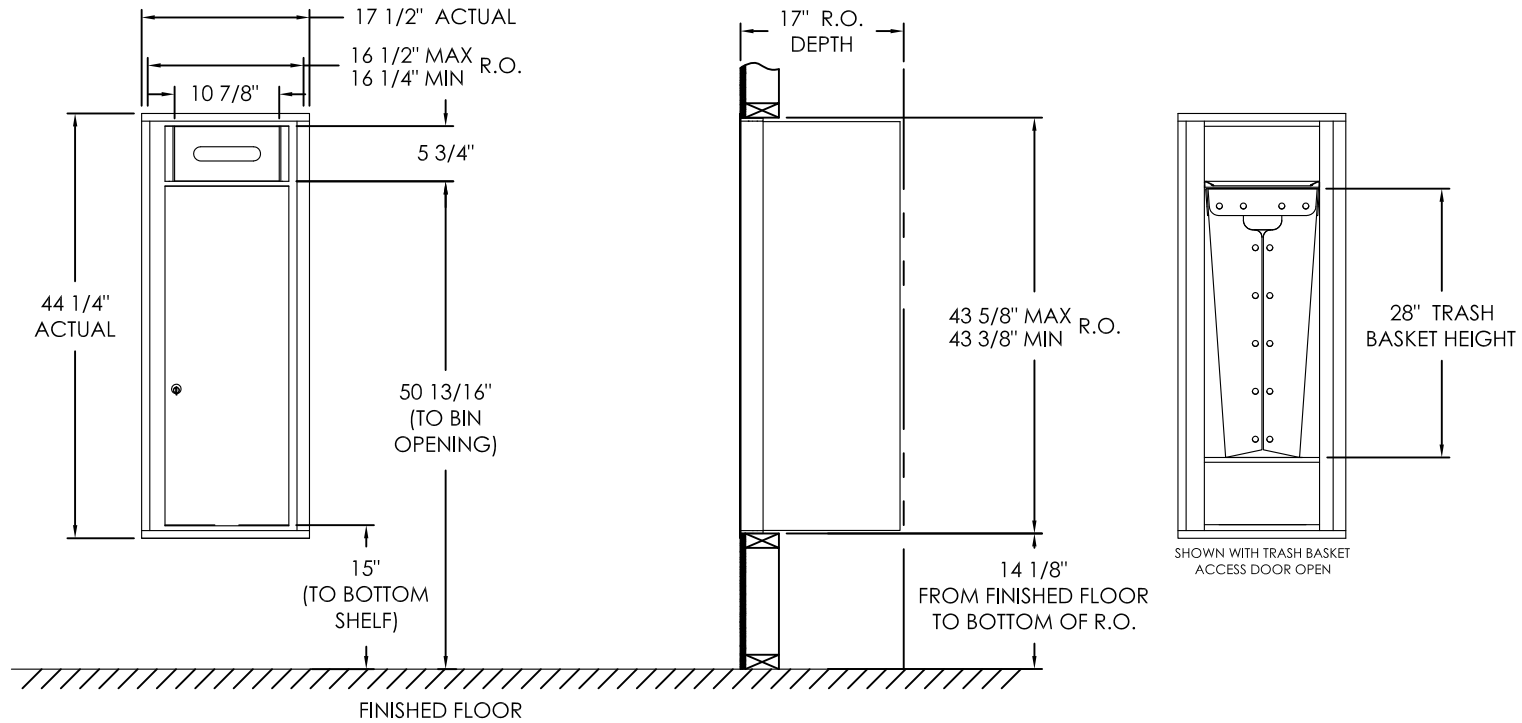

versatile™ 4C Trash/Recycling Bin, 4C12S-BIN

Notes:

1. 4C Trash/Recycling Bins are for private application only / not USPS Approved.
2. Module may be recessed, surface, or pedestal mounted and coordinates with Florence 4C mailbox modules, see installation manual for details.
3. Includes (1) trash/recycling compartment, (1) 15-gallon trash basket made of recycled plastic and customized to compartment (Note: trash bag furnished by others).

PRODUCT SERIES: VERSATILE™ 4C TRASH/RECYCLING BIN

FLORENCE
CORPORATION

5935 Corporate Drive • Manhattan, KS 66503
 800.275.1747 • www.florencemailboxes.com

MODEL	4C12S-BIN	REV	B
SCALE	NONE	LAST REV DATE	07/02/19
DRAWING NUMBER	4C12S-BINCS		DRAWN BY
			RAK