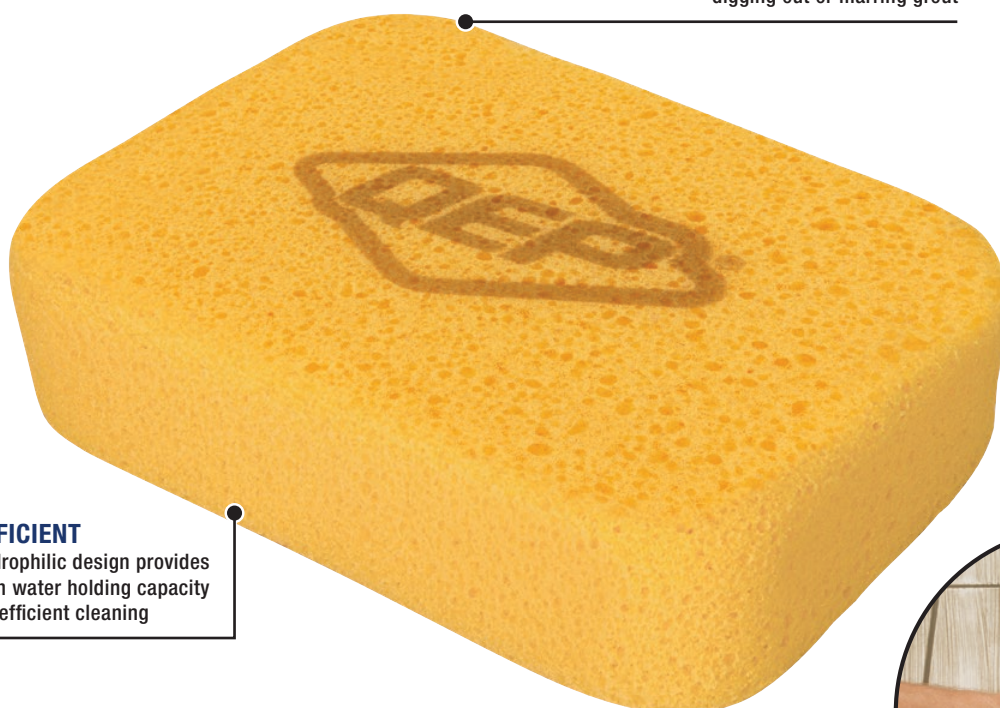

All-Purpose Heavy Duty Sponge

70005Q-3VP84

3
PACK
PAQUETE

SMOOTH

Rounded corner design prevents digging out or marring grout

EFFICIENT

Hydrophilic design provides high water holding capacity for efficient cleaning

Specifications:

PRODUCT #	PACKAGING DETAILS
70005Q-3VP84	3 PACK

**HEAVY DUTY PROFESSIONAL,
HEAVY DUTY SPONGE WITH PREMIUM
DENSITY FOR REMOVING EXCESS GROUT**

SCAN HERE FOR
PRODUCT INFO

The QEP® Extra Large Multipurpose Sponge is designed to withstand heavy duty cleanup, making it the best sponge for grout cleanup during tile installation. This sponge is absorbent, quickly washes out grout and features rounded corners to prevent digging out or marring grout. This sponge is also great for general purpose cleaning and washing cars and boats. Sponge measures 7.5" x 5.5" x 1.875".