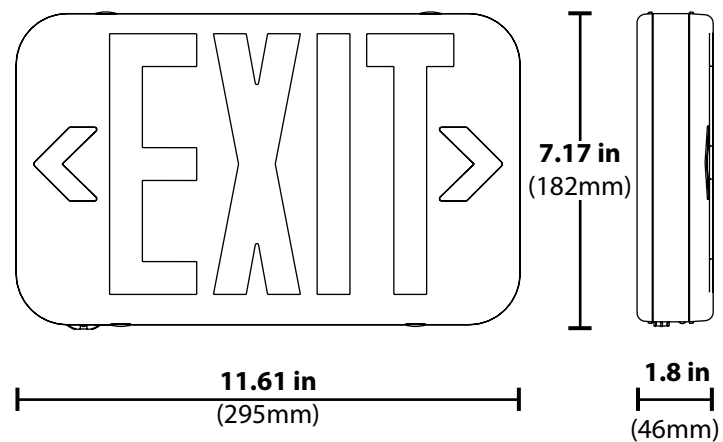

Dimensions

FEATURES

The EXL1-Select features an LED indicator light with push-button test switch