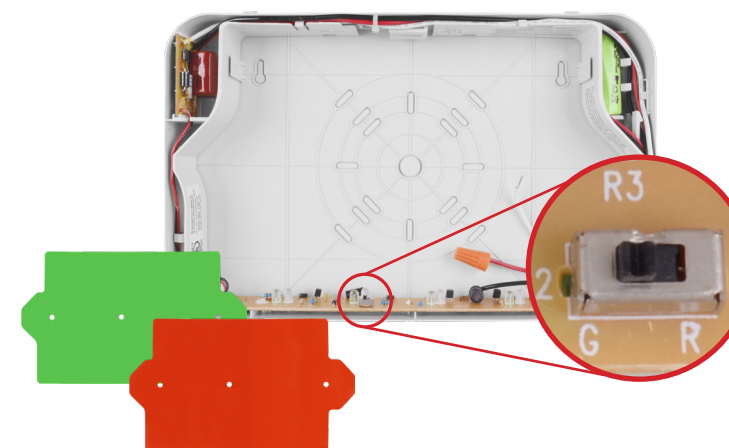

APPLICATIONS

The EXL1-Select LED Emergency Exit Sign features field-selectable red and green lettering. With included templates for both colors, simply install the preferred slide color and flip the LED switch inside to match. The EXL1 is offered in white and black and features a universal mounting bracket for simple installation anywhere. An integrated Ni-MH battery with low-voltage disconnect provides 90-minute emergency operation and includes a built-in test button. The EXL1-Select is the ideal low-energy choice for multifamily, commercial, and retail settings.

Electrical

- 120/277 dual voltage operation
- LED indicator Light & push button test switch
- Minimum 90 minute capacity on emergency mode
- Operating temperature: 32°F to 104°F (0°C to 40°C)
- Damp Location Rated

Installation

- Universal mounting plate with EZ quick connect

Dimensions

FEATURES

The EXL1-Select features an LED indicator light with push-button test switch

The EXL1-Select features field-selectable Red and Green lettering