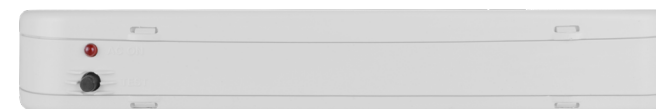

APPLICATIONS

The EXL1-Select LED Emergency Exit Sign features field-selectable red and green lettering. With included templates for both colors, simply install the preferred slide color and flip the LED switch inside to match. The EXL1 is offered in white and black and features a universal mounting bracket for simple installation anywhere. An integrated Ni-MH battery with low-voltage disconnect provides 90-minute emergency operation and includes a built-in test button. The EXL1-Select is the ideal low-energy choice for multifamily, commercial, and retail settings.

Construction

- Injection molded thermoplastic ABS housing
- White and Black finishes available
- UL-94 V-0 flame rating - Flame Retardant
- Field-Selectable Red and Green LED light and lettering
- 6" letter height
- Supplied with faceplates for single or double face configuration

Installation

- Universal mounting plate with EZ quick connect

Dimensions

FEATURES

The EXL1-Select features an LED indicator light with push-button test switch

The EXL1-Select features field-selectable Red and Green lettering